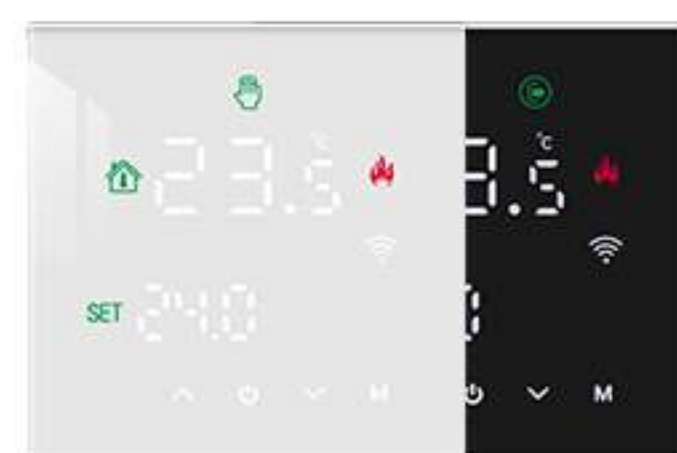

TGW60-EP

☞ P14