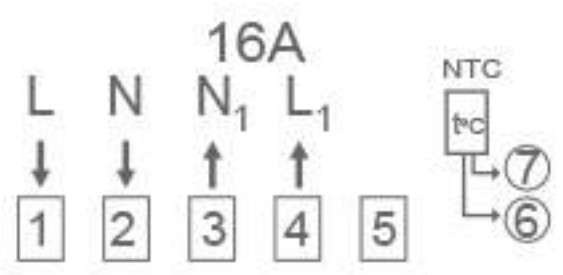

Temperature sensor
NTC

Wiring Diagram

For Electric Underfloor Heating

Suitable for standard 86mm junction box or European 60mm box.

Selection Table

Model	Power Supply	Application	Recmote Control	Additional
	AC 100~240V	Electric Heating(16A)	Wi-Fi	External Sensor
TOL47-EP	✓	✓		✓
TOL47-WIFI-EP	✓	✓	✓	✓