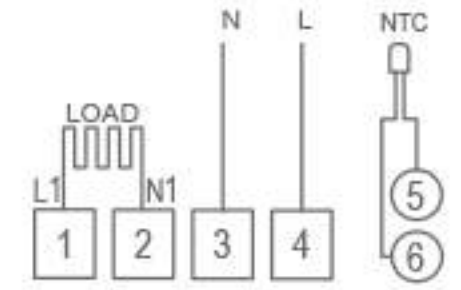

Wiring Diagram

For Electric Underfloor Heating

Suitable for standard 86mm junction box or European 60mm box.

Selection Table

Model	Power Supply	Application	Remote Control	Additional
	AC 200~240V	Electric Heating(16A)	Wi-Fi	External Sensor
TCW38-EP / TCB38-EP	✓	✓		✓
TCW38-WIFI-EP / TCB38-WIFI-EP	✓	✓	✓	✓