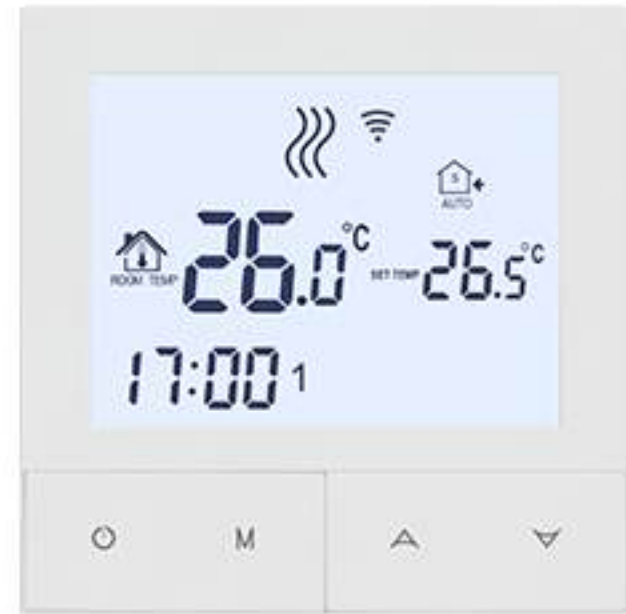

Model No.
TDS72-EP