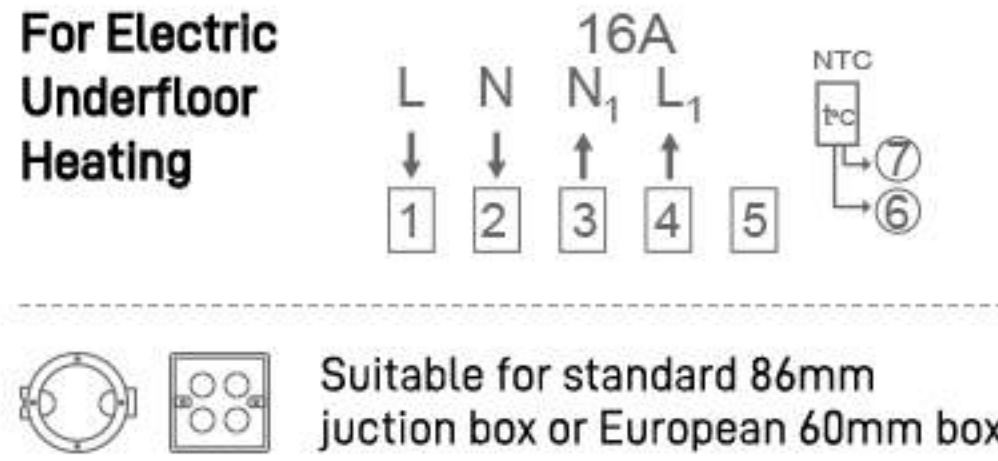

Temperature hysteresis
±0.5~±9.9°C Adjustable (default ±1°C)

Temperature sensor
NTC

Wiring Diagram

Selection Table

Model	Power Supply	Application	Remote Control	Additional
	AC 100~240V	Electric Heating(16A)	Wi-Fi	External Sensor
TS4W-EP / TS4G-EP	✓	✓		✓
TS4W-WIFI-EP / TS4G-WIFI-EP	✓	✓	✓	✓