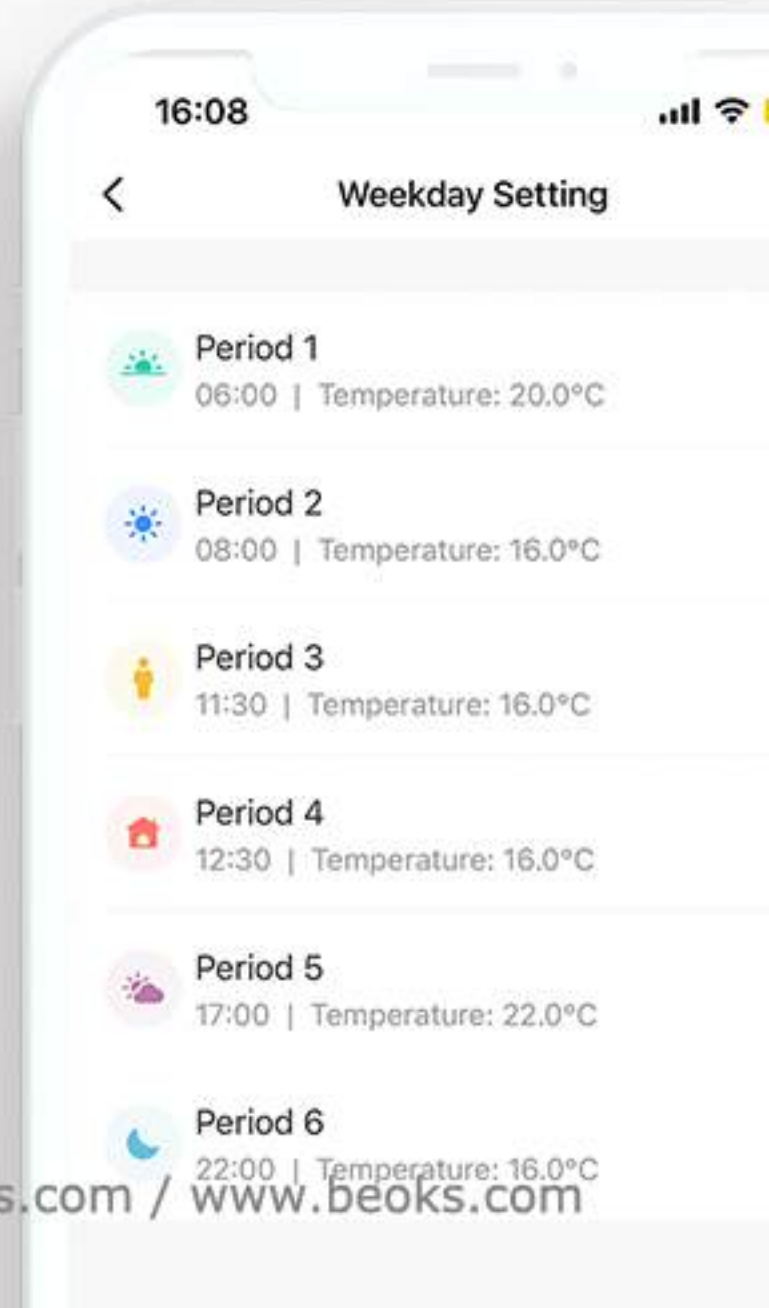

Thermostat App Interface