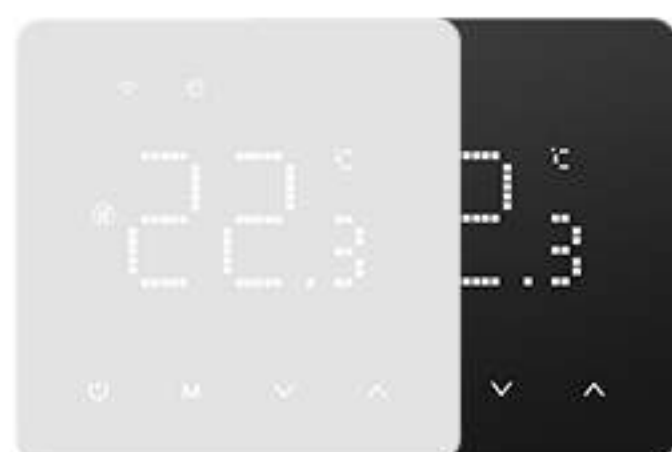

TGM50-EP

☞ P10