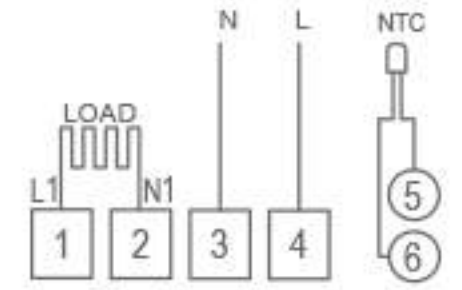

Temperature sensor
NTC

Wiring Diagram

For Electric Underfloor Heating

Suitable for standard 86mm junction box or European 60mm box.

Selection Table

Model	Power Supply	Application	Remote Control	Additional
	AC 200~240V	Electric Heating(16A)	Wi-Fi	External Sensor
TGP51G-EP	✓	✓	✓	✓
TGP51G-WIFI-EP	✓	✓	✓	✓