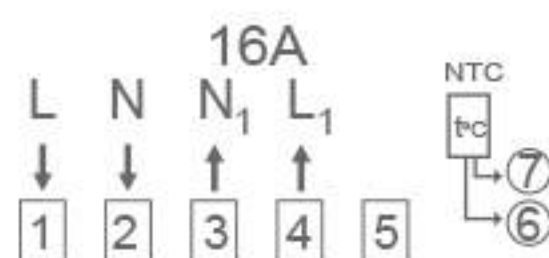

Wiring Diagram

For Electric Underfloor Heating

Suitable for standard 86mm junction box or European 60mm box.

Selection Table

Model	Power Supply	Application	Remote Control		Additional
	AC 100~240V	Electric Heating(16A)	Wi-Fi	Zigbee	External Sensor
TGM50-EP / TGM50B-EP	✓	✓			✓
TGM50-WIFI-EP / TGM50B-WIFI-EP	✓	✓	✓		✓
TGM50-ZB-EP / TGM50B-ZB-EP	✓	✓		✓	✓

Shine Wang

+86-13127755172

shine.wang@beok-controls.com

www.beok-controls.com / www.beoks.com