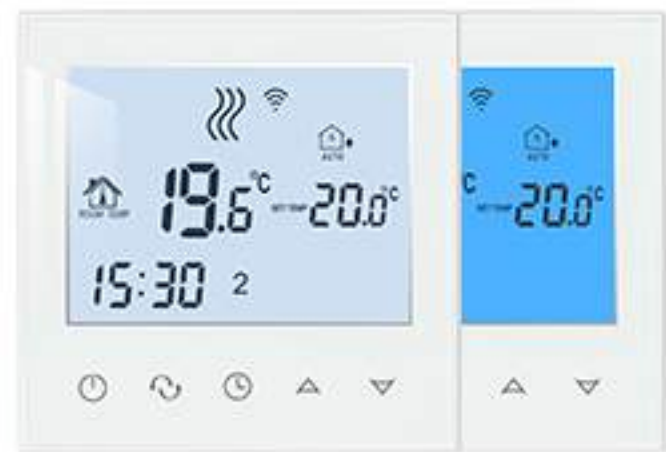

TDS21-EP

☞ P19