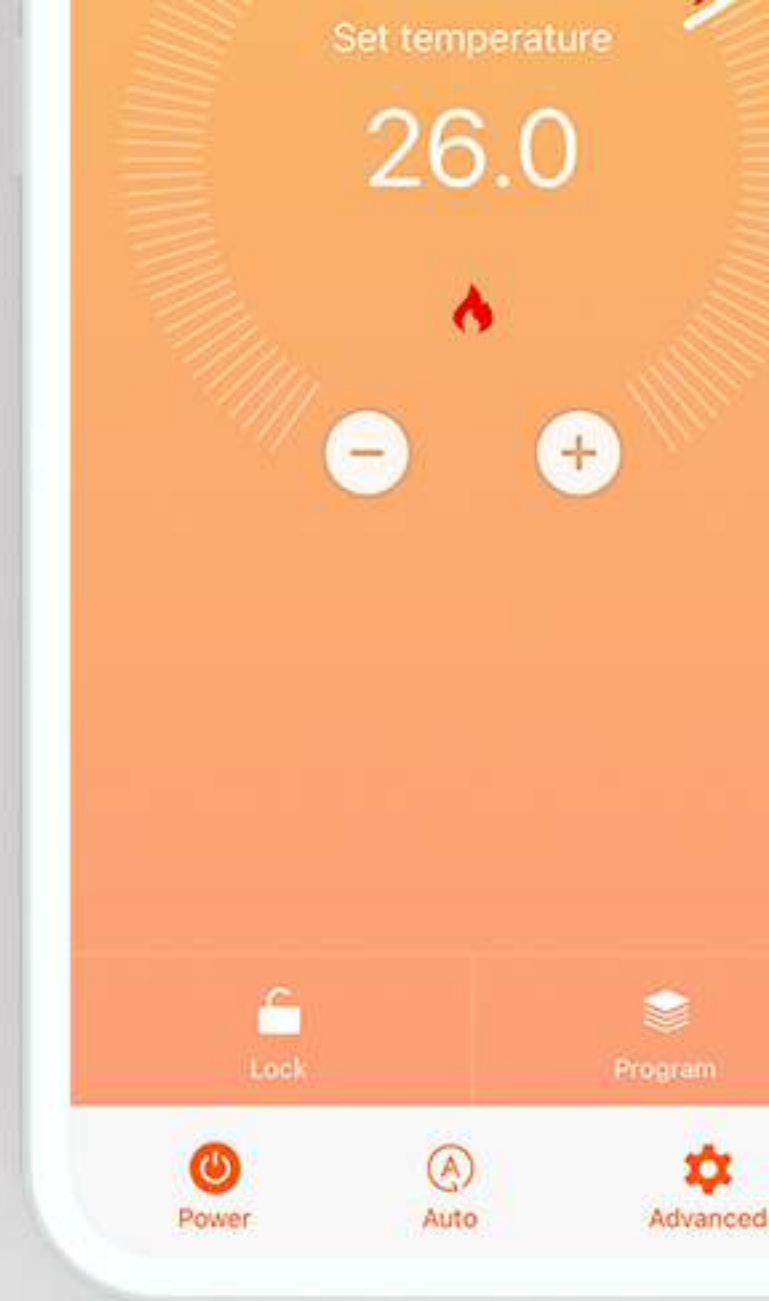

Thermostat App Interface