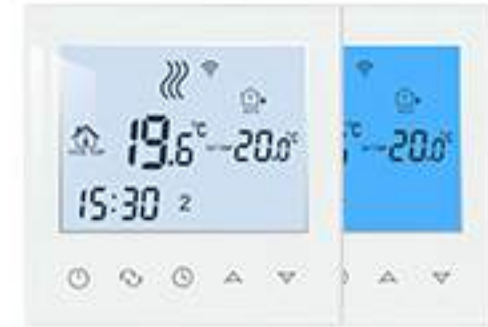

TDS Series Thermostats

Work with Tuya apps or BEOK Home | iOS & Android

Support smart speakers

Technical Data

Power supply
AC200~240V; 50/60Hz

Load current
16A

External material
PC+ABS (flame retardant)

Working environment
-5~50°C

Set temp. range
5~95°C (default 60°C)

Temperature hysteresis
±0.5~±9.9°C Adjustable
(default ±1°C)

Temperature sensor
NTC

Wiring Diagram

For Electric Underfloor Heating

Suitable for standard 86mm junction box or European 60mm box.

TDS21-EP