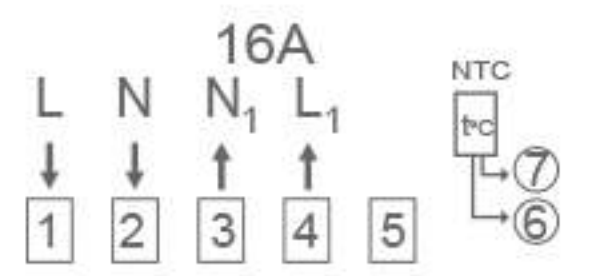

Wiring Diagram

For Electric Underfloor Heating

Suitable for standard 86mm junction box or European 60mm box.

Selection Table

Model	Power Supply	Application	Remote Control	Additional
	AC 100~240V	Electric Heating(16A)	Wi-Fi	External Sensor
TGW60W-EP / TGW60B-EP	✓	✓		✓
TGW60W-WIFI-EP / TGW60B-WIFI-EP	✓	✓	✓	✓