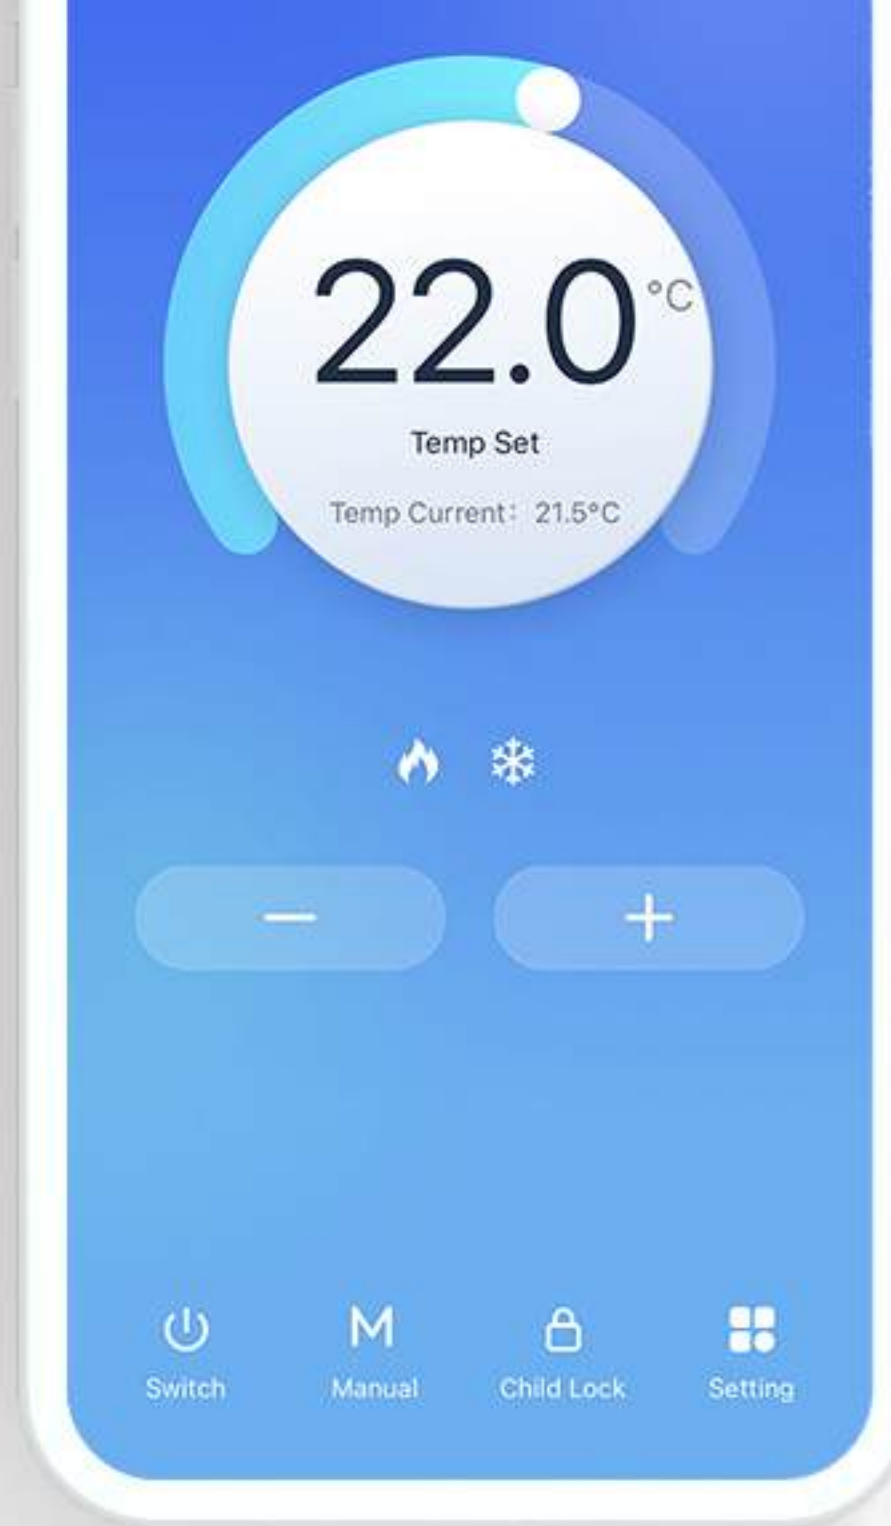

BEOK Products

Thermostatic Radiator Valve App Interface