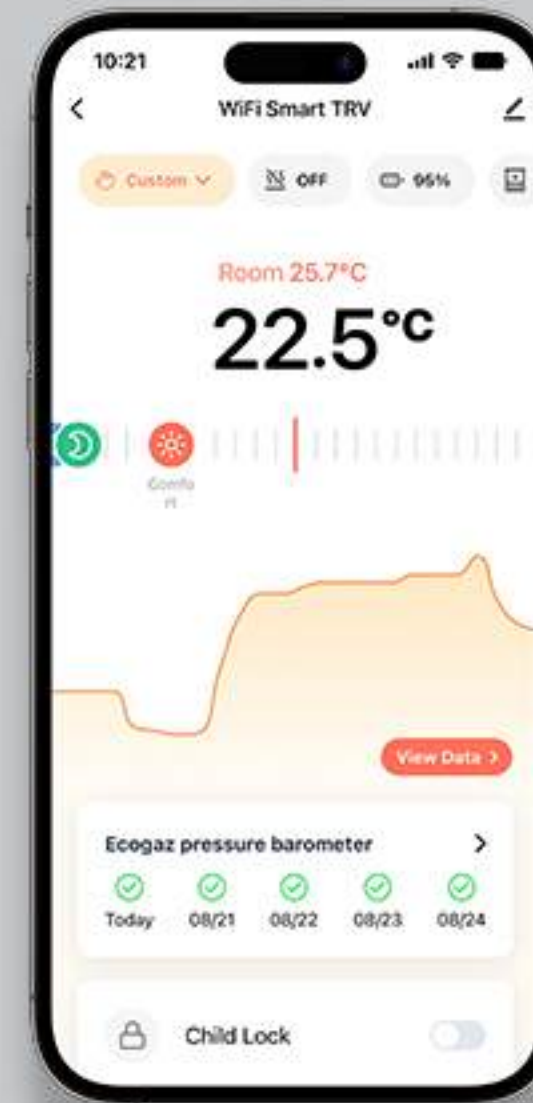

👉 P12

TRV803-WF

👉 P13

TRV804-WF

👉 P14

Wi-Fi Thermostatic Radiator Valve

App

Radiator
Valve

Model No.
Wi-Fi TRV-603

Frosted housing with a top knob that can be pressed. Connection part in frosted metal.

Work with Tuya apps | iOS & Android

Support smart speakers

Technical Data

Power supply: 3*1.5V AA battery (not included)

Current Consumption: 100mA Max

Temperature Setting range: 5~35°C

Display Accuracy: 0.5°C

Thread size: M30*1.5

Linear Travel: 4.3mm

Ambient Temperature: -5~50°C

Weight: 200g

Dimensions & Icons