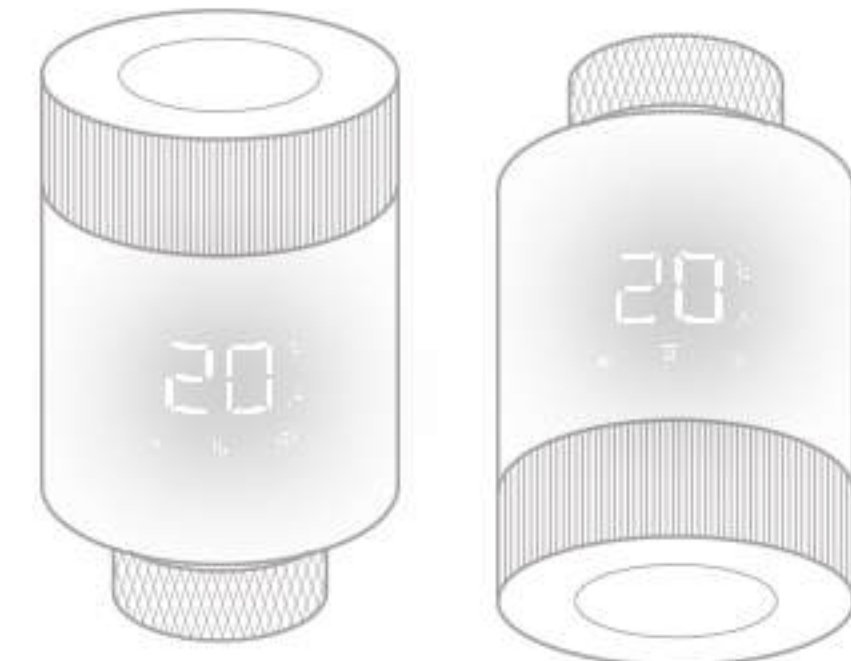

Ambient Temperature: 0~50°C
Weight: 139g

Dimensions

Model No.
Wi-Fi TRV804-WF

Frosted housing with a top knob that can be pressed. Connection part in frosted metal.

Work with Tuya apps  | iOS & Android

Support smart speakers 

Ambient Temperature: 0~50°C
Weight: 139g

Dimensions

Screen Rotation

The screen can be oriented in two directions.

Beok Controls