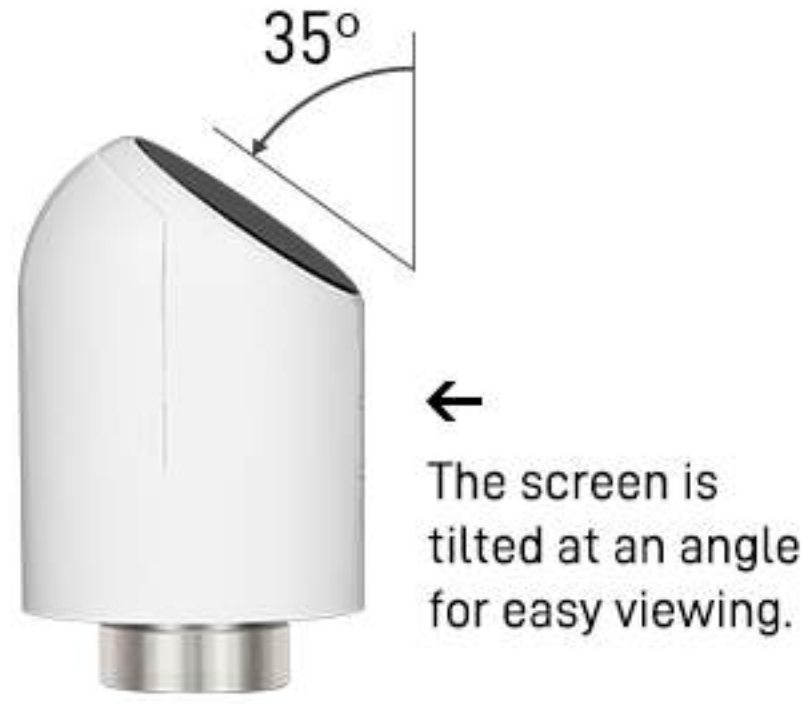

Model No.
Wi-Fi TRV705-WF

The matte finish with mechanical buttons makes it easy for anyone to use.

Work with Tuya apps | iOS & Android

Support smart speakers

Technical Data

Power supply: 3*1.5V AA battery (not included)
Current Consumption: 100mA Max
Temperature Setting range: 5~35°C

Display Accuracy: 0.5°C
Thread size: M30*1.5
Linear Travel: 6mm

Ambient Temperature: 0~50°C
Weight: 210g

Dimensions

Screen Rotation

The screen can be oriented in two directions.