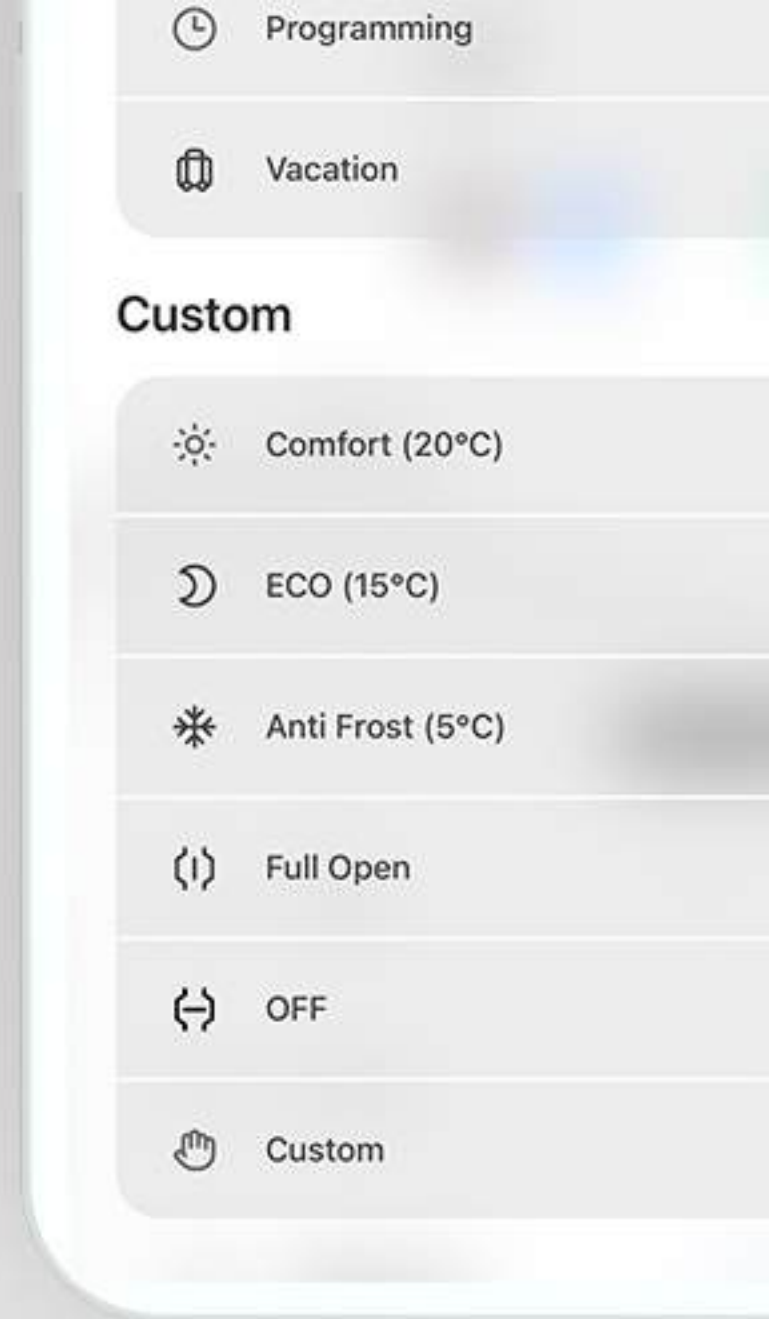

BEOK Products

Thermostatic Radiator Valve App Interface