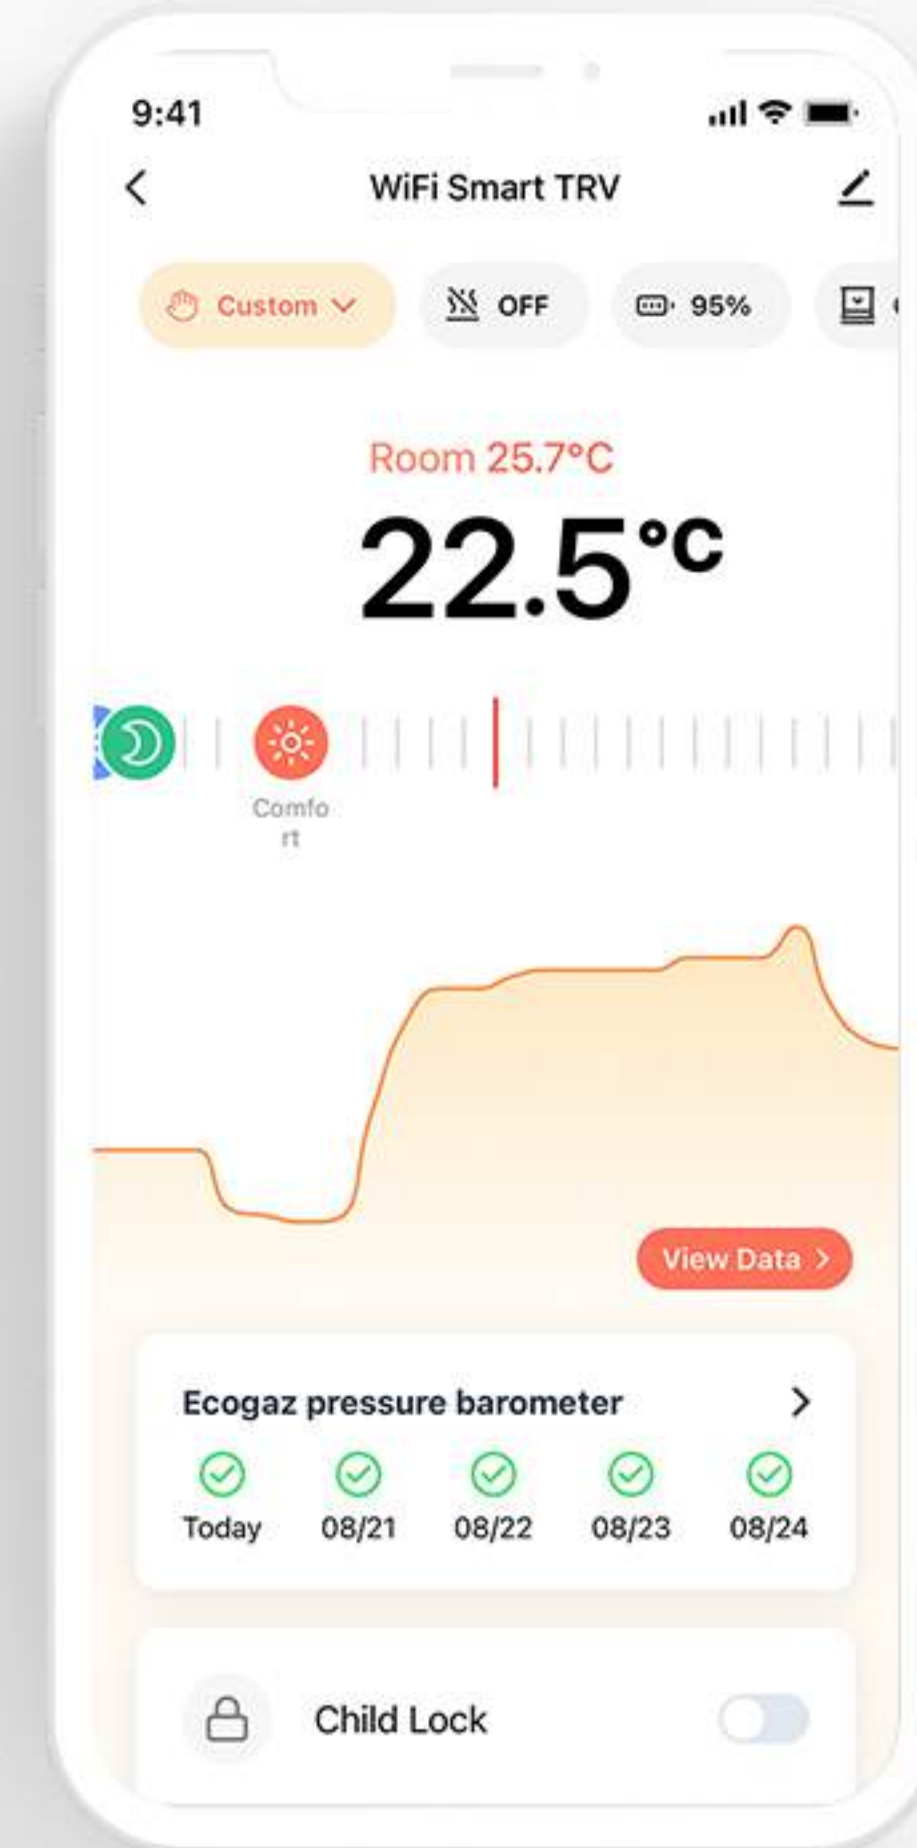

BEOK Products

Thermostatic Radiator Valve App Interface