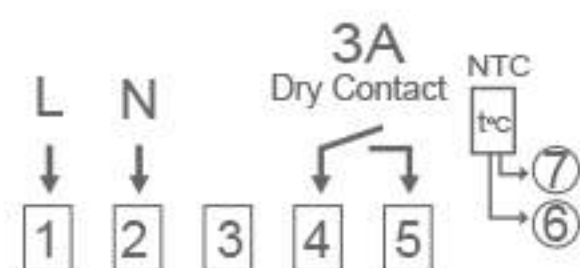

Temperature sensor
NTC

Wiring Diagram

For Gas Boiler

Suitable for standard 86mm junction box or European 60mm box.

Selection Table

Model	Power Supply	Application	Remote Control	Additional
TGW60W-WIFI-WPB	AC 100~240V	Gas Boiler	Wi-Fi	External Sensor
TGW60B-WIFI-WPB	✓	✓	✓	✗