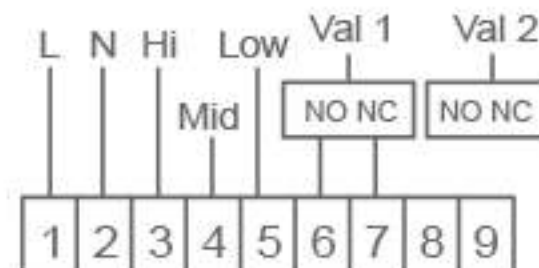

Suitable for
standard 86mm
junction box or
European
60mm box.

Selection Table

Model	Power Supply	Application		Recmote Control
	AC 200~240V	2-pipe Fan Coil	4-pipe Fan Coil	Wi-Fi
TOL313-WIFI-AC2-W	✓	✓	✗	✗
TOL313-WIFI-AC4-W	✓	✓	✗	✓
TOL313-WIFI-AC2-B	✓	✗	✓	✗
TOL313-WIFI-AC4-B	✓	✗	✓	✓