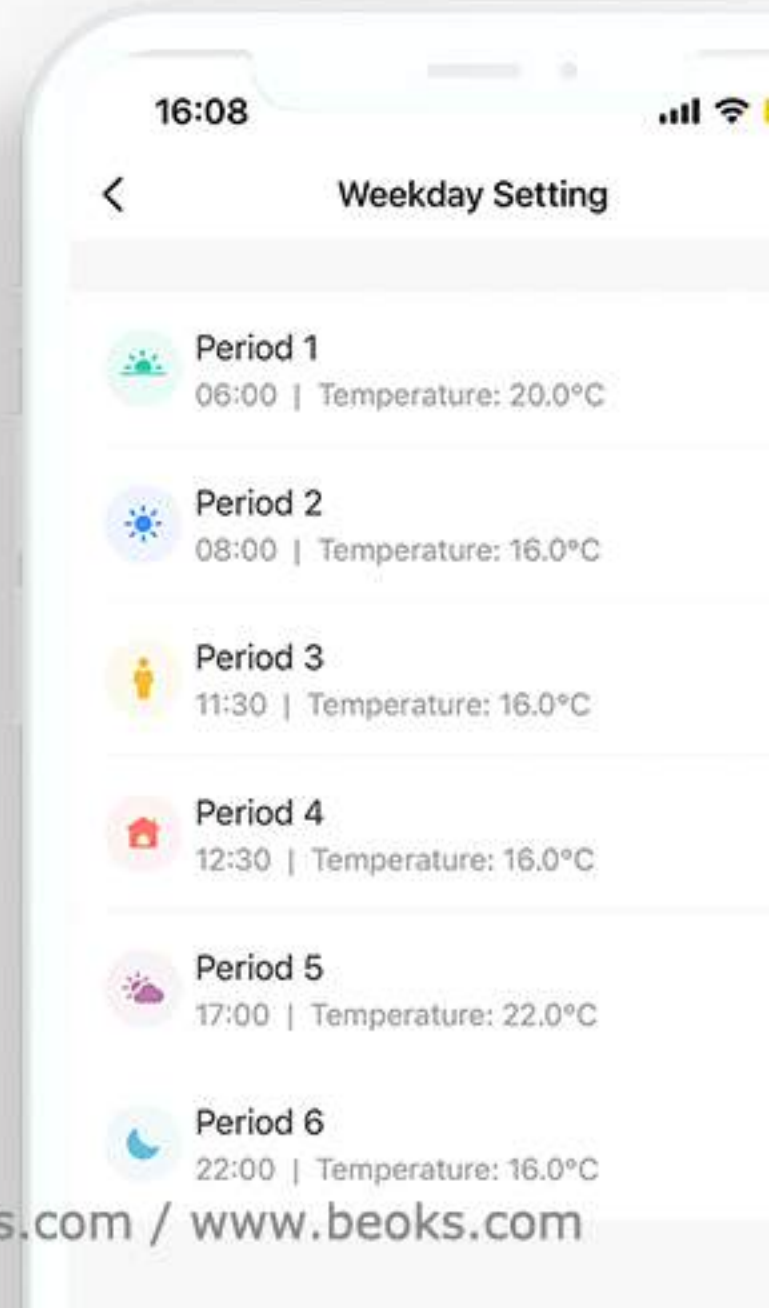

Individual functions may vary depending on the model, please refer the product introduction page for details.

Thermostat App Interface

Tuya Apps

BEOK Apps

Underfloor Heating Thermostat

Controls include:

- **Electric underfloor heating:** electric heating mat, electric heating film or electric heating cable;
- **Water underfloor heating:** electric valves or actuators.