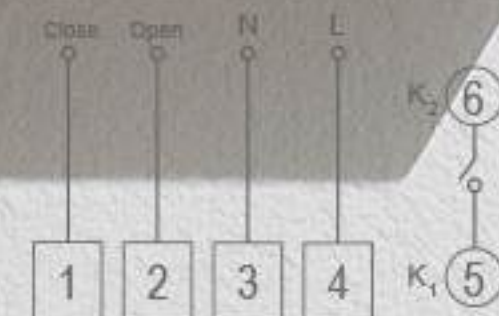

Set temp. range
5~95°C (default 60°C)

Temperature hysteresis
±0.5~±9.9°C Adjustable
(default ±1°C)

Temperature sensor
NTC

Wiring Diagram

For Gas Boiler

Suitable for standard
86mm junction box or
European 60mm box.