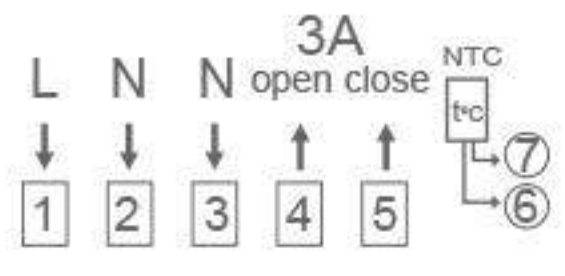

Temperature hysteresis

±0.5~±9.9°C Adjustable
(default ±1°C)

Temperature sensor

NTC

Wiring Diagram

For Electric Underfloor Heating

For Water Underfloor Heating

Suitable for standard 86mm junction box or European 60mm box.