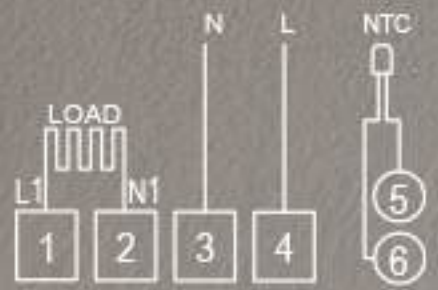

Working environment
-5~50°C

Set temp. range
5~95°C (default 60°C)

Temperature hysteresis
±0.5~±9.9°C Adjustable
(default ±1°C)

Temperature sensor
NTC

Wiring Diagram

For Electric Underfloor Heating

For Water Underfloor Heating