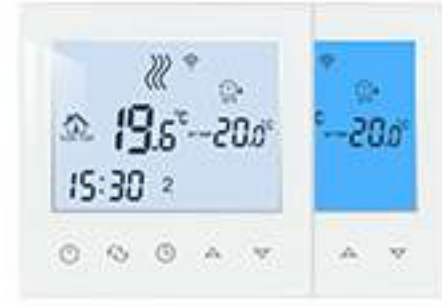

TDS21-WIFI

P22