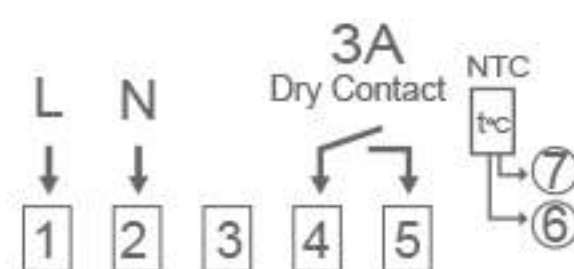

For Gas Boiler

Suitable for standard 86mm junction box or European 60mm box.

Selection Table

Model	Power Supply	Application	Remote Control	Additional
	AC 100~240V	Gas Boiler	Wi-Fi	External Sensor
TGM50W-WIFI-WPB	✓	✓	✓	✗
TGM50B-WIFI-WPB	✓	✓	✓	✗