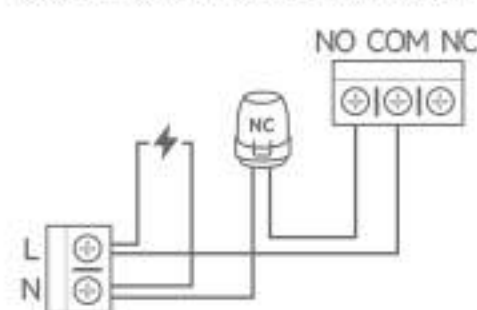

0.5-5°C

Setting temp. range

5-35°C

Wiring Diagram of the Receiver

Connect to Boiler

Connect to Actuator

Screw mounted to wall, no mounting box required

Selection Table