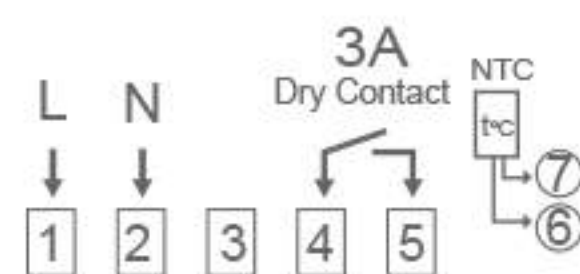

Working environment
 -5~50°C

Set temp. range
 5~95°C (default 60°C)

Temperature hysteresis
 ±0.5~±9.9°C Adjustable
 (default ±1°C)

Temperature sensor
 NTC

Wiring Diagram

For Gas Boiler

 Suitable for standard
 86mm junction box or
 European 60mm box.