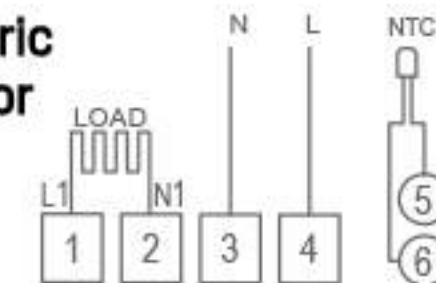

Wiring Diagram

For Electric Underfloor Heating