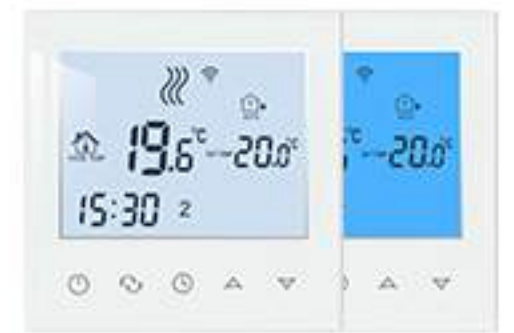

TDS21-WIFI