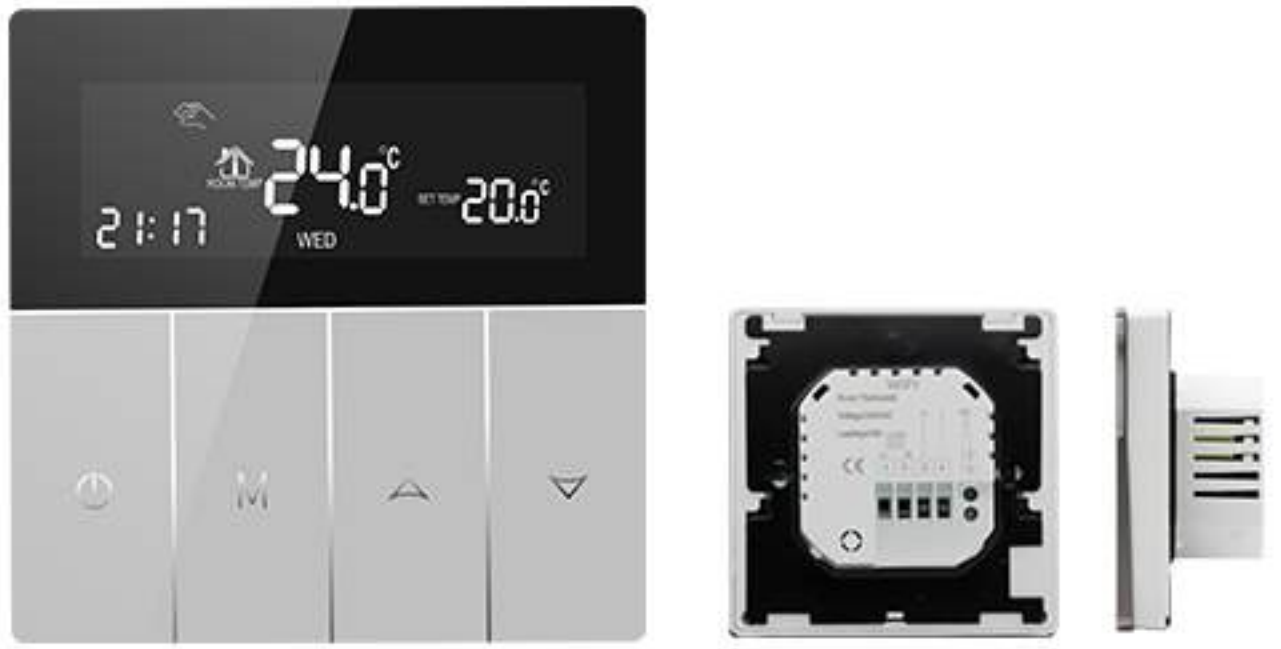

BEOK Underfloor Heating Thermostat

Model No.
TGP51G-WIFI

86x86x13mm.
Glass screen, 4 touch keys with silver icons.

Work with Tuya apps or BEOK Home | iOS & Android

Support smart speakers