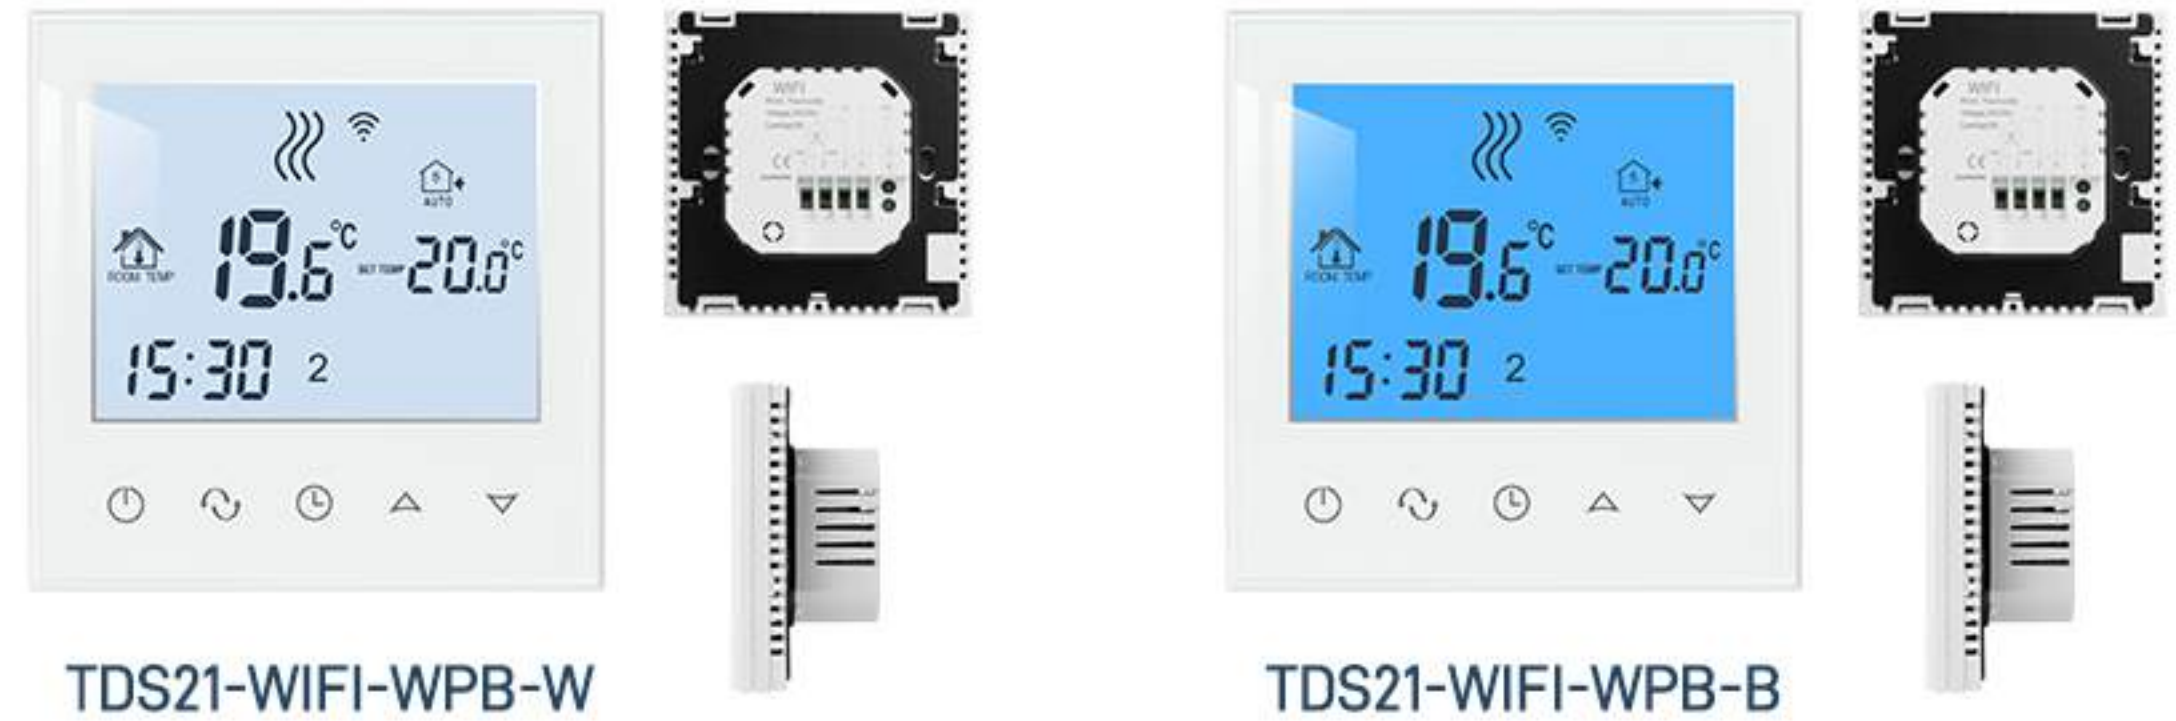

TDS21-WIFI-WPB

86x86x16mm.
Touch keys. 2 backlight colors optional

Selection Table

Model	Power Supply	Application	Recmote Control	Additional
	AC 200~240V	Gas Boiler	Wi-Fi	External Sensor
TDS21-WIFI-WPB-W	✓	✓	✓	✗
TDS21-WIFI-WPB-B	✓	✓	✓	✗