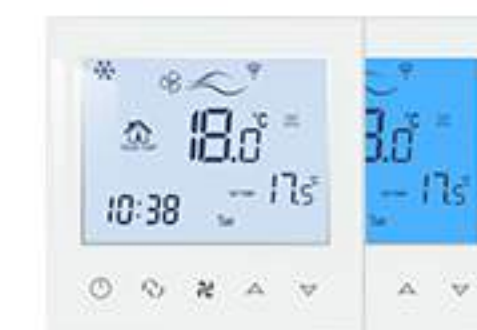

Temperature sensor
NTC

Wiring Diagram

For 2-controls
Fan Coil

For 4-controls
Fan Coil

Suitable for
standard 86mm
junction box or
European
60mm box.

TGT70-WIFI-AC

TDS21WIFI-AC

TDS23WIFI-AC