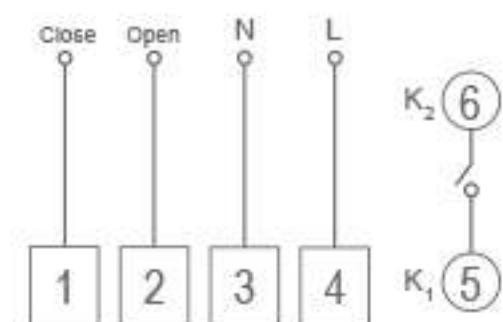

Working environment
-5~50°C

Set temp. range
5~95°C (default 60°C)

Temperature hysteresis
±0.5~±9.9°C Adjustable
(default ±1°C)

Temperature sensor
NTC

Wiring Diagram

For Gas Boiler

Suitable for standard 86mm junction box or European 60mm box.