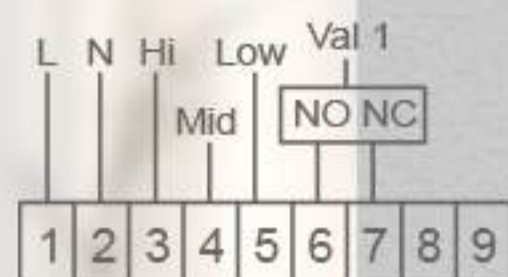

Wiring Diagram

For 2-controls
Fan Coil