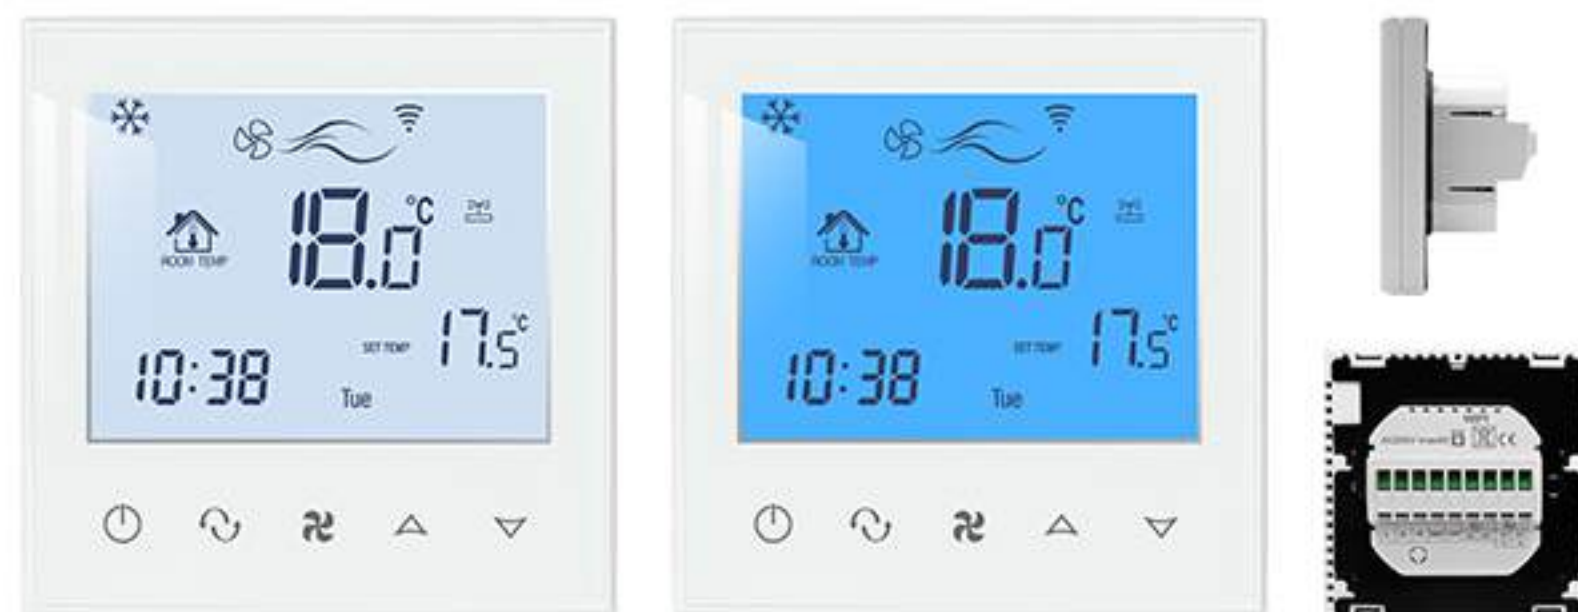

Model No.
TDS21WIFI-AC

86x86x15mm. Glossy panel with touch keys.

TDS21WIFI-AC-WW

TDS21WIFI-AC-BL

Selection Table

Model	Power Supply	Application		Recmote Control
	AC 200~240V	2-pipe Fan Coil	4-pipe Fan Coil	Wi-Fi
TDS21WIFI-AC2-WW	✓	✓	✗	✓
TDS21-WIFI-AC2-BL	✓	✓	✗	✓
TDS21-WIFI-AC4-WW	✓	✗	✓	✓
TDS21-WIFI-AC4-BL	✓	✗	✓	✓