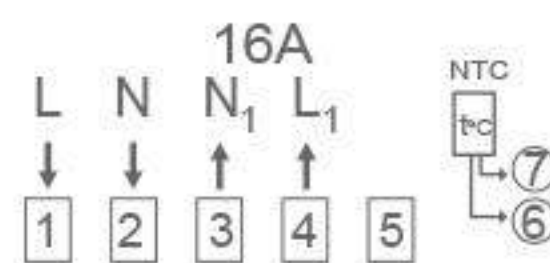

Temperature sensor
NTC

Wiring Diagram

For Electric Underfloor Heating

For Water Underfloor Heating

Suitable for standard 86mm junction box or European 60mm box.

Selection Table

Model	Power Supply	Application		Remote Control	Additional
	AC 100~240V	Electric Heating(16A)	Water Heating(3A)	Wi-Fi	External Sensor
TOL47-WIFI-EP	✓	✓	✗	✓	✓
TOL47-WIFI-WP	✓	✗	✓	✓	Optional