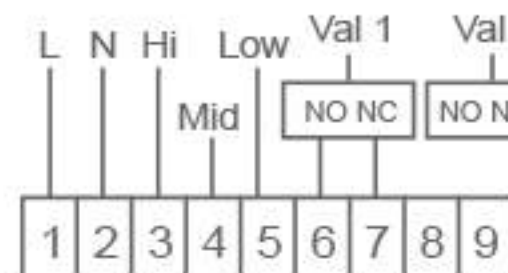

Suitable for
standard 86mm
junction box or
European
60mm box.

Selection Table

Model	Power Supply	Application		Recmote Control
	AC 200~240V	2-pipe Fan Coil	4-pipe Fan Coil	Wi-Fi
TGP51G-WIFI-AC2	✓	✓	✗	✓
TGP51G-WIFI-AC4	✓	✗	✓	✓