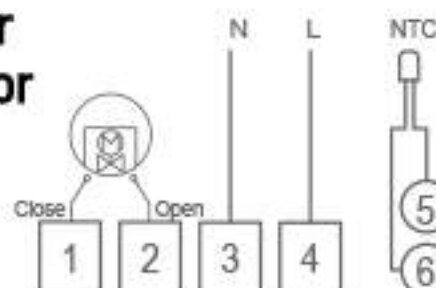

Set temp. range
5~95°C (default 60°C)

Temperature hysteresis
±0.5~±9.9°C Adjustable
(default ±1°C)

Temperature sensor
NTC

Wiring Diagram

For Electric Underfloor Heating

For Water Underfloor Heating

Suitable for standard 86mm junction box or European 60mm box.