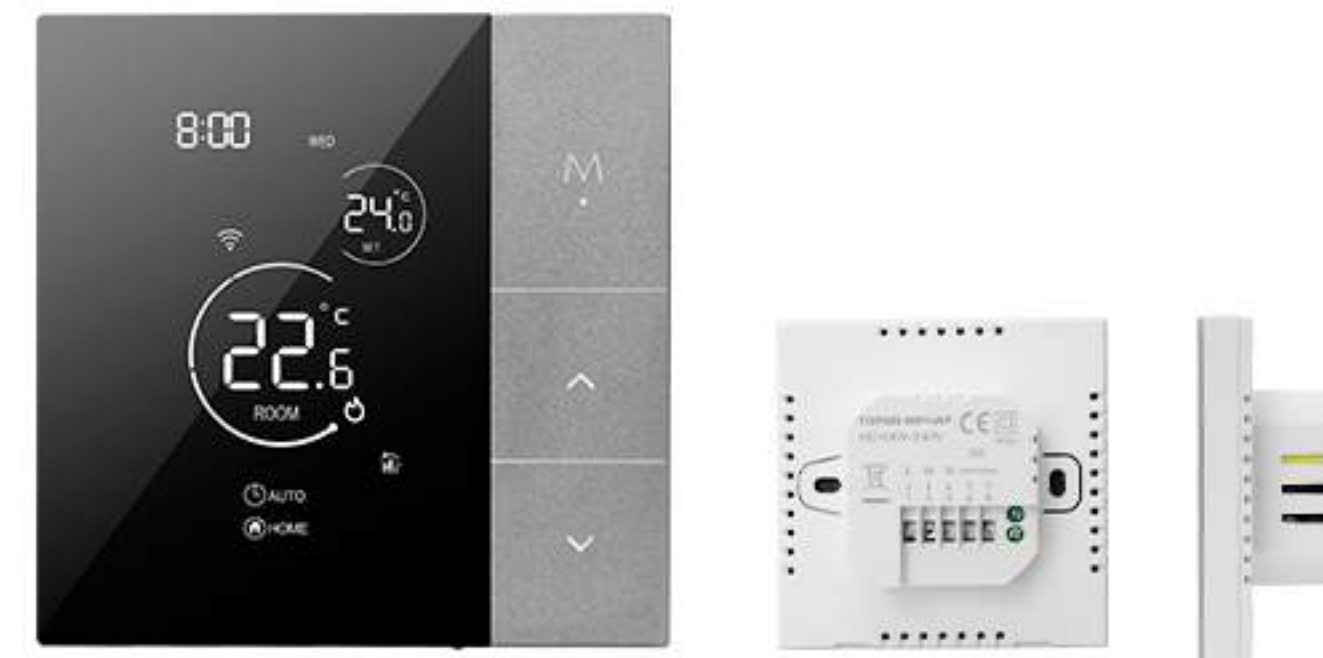

Model No.
TGP508-WIFI

86x86x14mm. 3 vertically distributed touch keys.

Selection Table

Model	Power Supply	Application		Recmote Control	Additional
	AC 100~240V	Electric Heating(16A)	Water Heating(3A)	Wi-Fi	External Sensor
TGP508-WIFI-EP	✓	✓	✗	✗	✓
TGP508-WIFI-WP	✓	✗	✓	✗	Optional