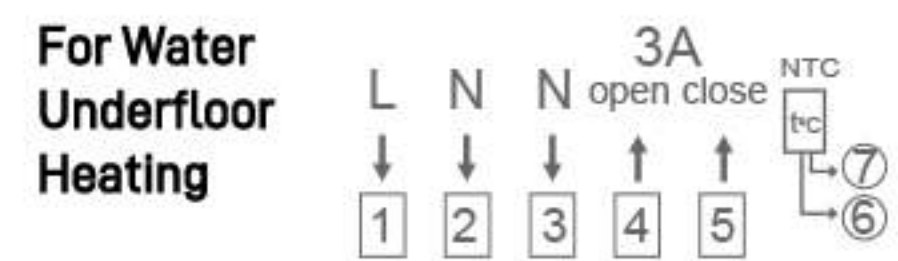

Temperature hysteresis
±0.5~±9.9°C Adjustable (default ±1°C)

Temperature sensor
NTC

Wiring Diagram

Suitable for standard 86mm junction box or European 60mm box.

Selection Table

Model	Power Supply	Application		Recmote Control	Additional
	AC 100~240V	Electric Heating(16A)	Water Heating(3A)	Wi-Fi	External Sensor
TGW60W-WIFI-EP	✓	✓	✗	✓	✓
TGW60B-WIFI-EP	✓	✓	✗	✓	✓
TGW60W-WIFI-WP	✓	✗	✓	✓	Optional
TGW60B-WIFI-WP	✓	✗	✓	✓	Optional