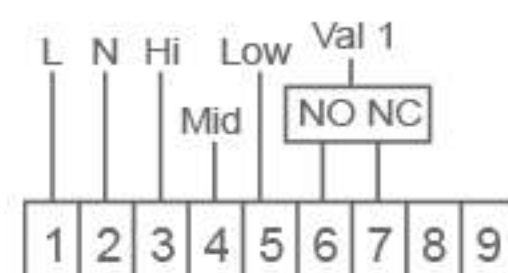

Wiring Diagram

For 2-controls
Fan Coil

For 4-controls
Fan Coil