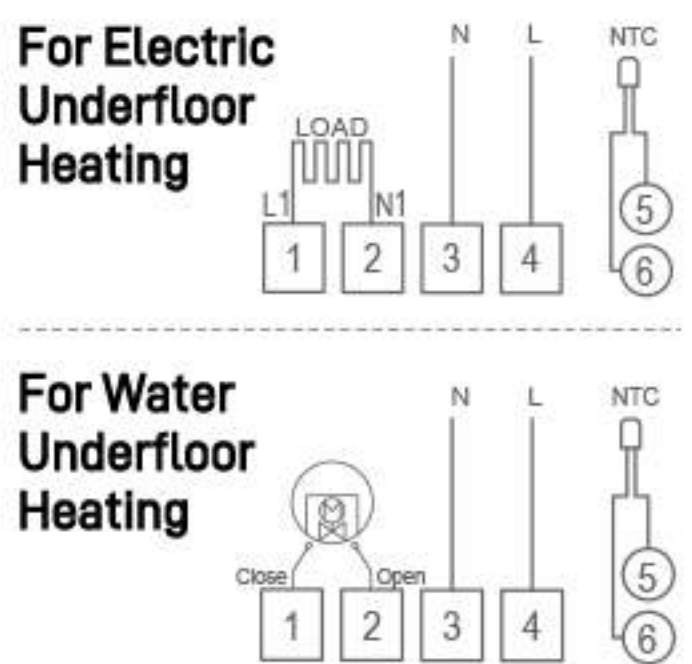

Temperature sensor
NTC

Wiring Diagram

Suitable for standard 86mm junction box or European 60mm box.

Selection Table

Model	Power Supply	Application		Recmote Control	Additional
	AC 200~240V	Electric Heating(16A)	Water Heating(3A)	Wi-Fi	External Sensor
TGP51G-WIFI-EP	✓	✓	✗	✗	✓
TGP51G-WIFI-WP	✓	✗	✓	✗	Optional