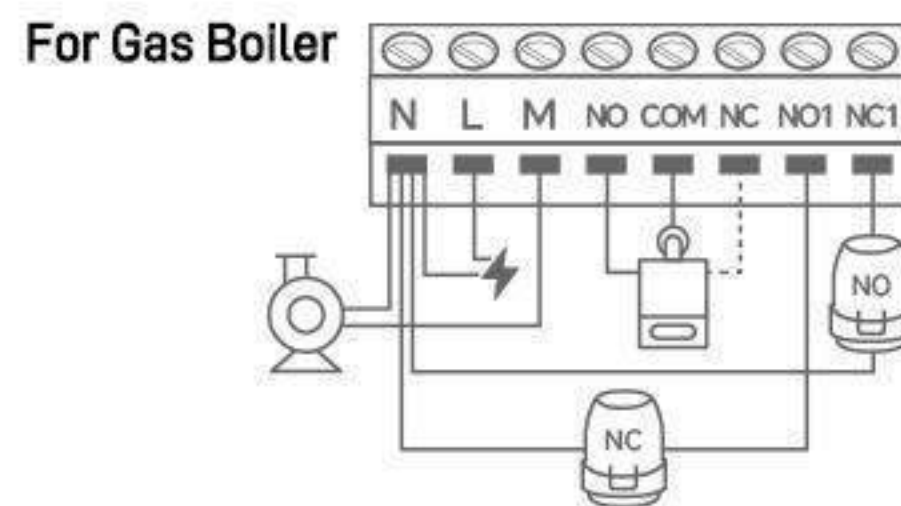

Sensing Element
NTC

Wiring Diagram of the Receiver

Selection Table

Model	Power Supply			Application	Remote Control
	<Thermostat> USB type C (5V)	<Thermostat> 3X 1.5V AA battery	<Receiver> AC 230V		
BOT-R7W-X-WIFI	✓	✓	✓	✓	✓
BOT-R7B-X-WIFI	✓	✓	✓	✓	✓