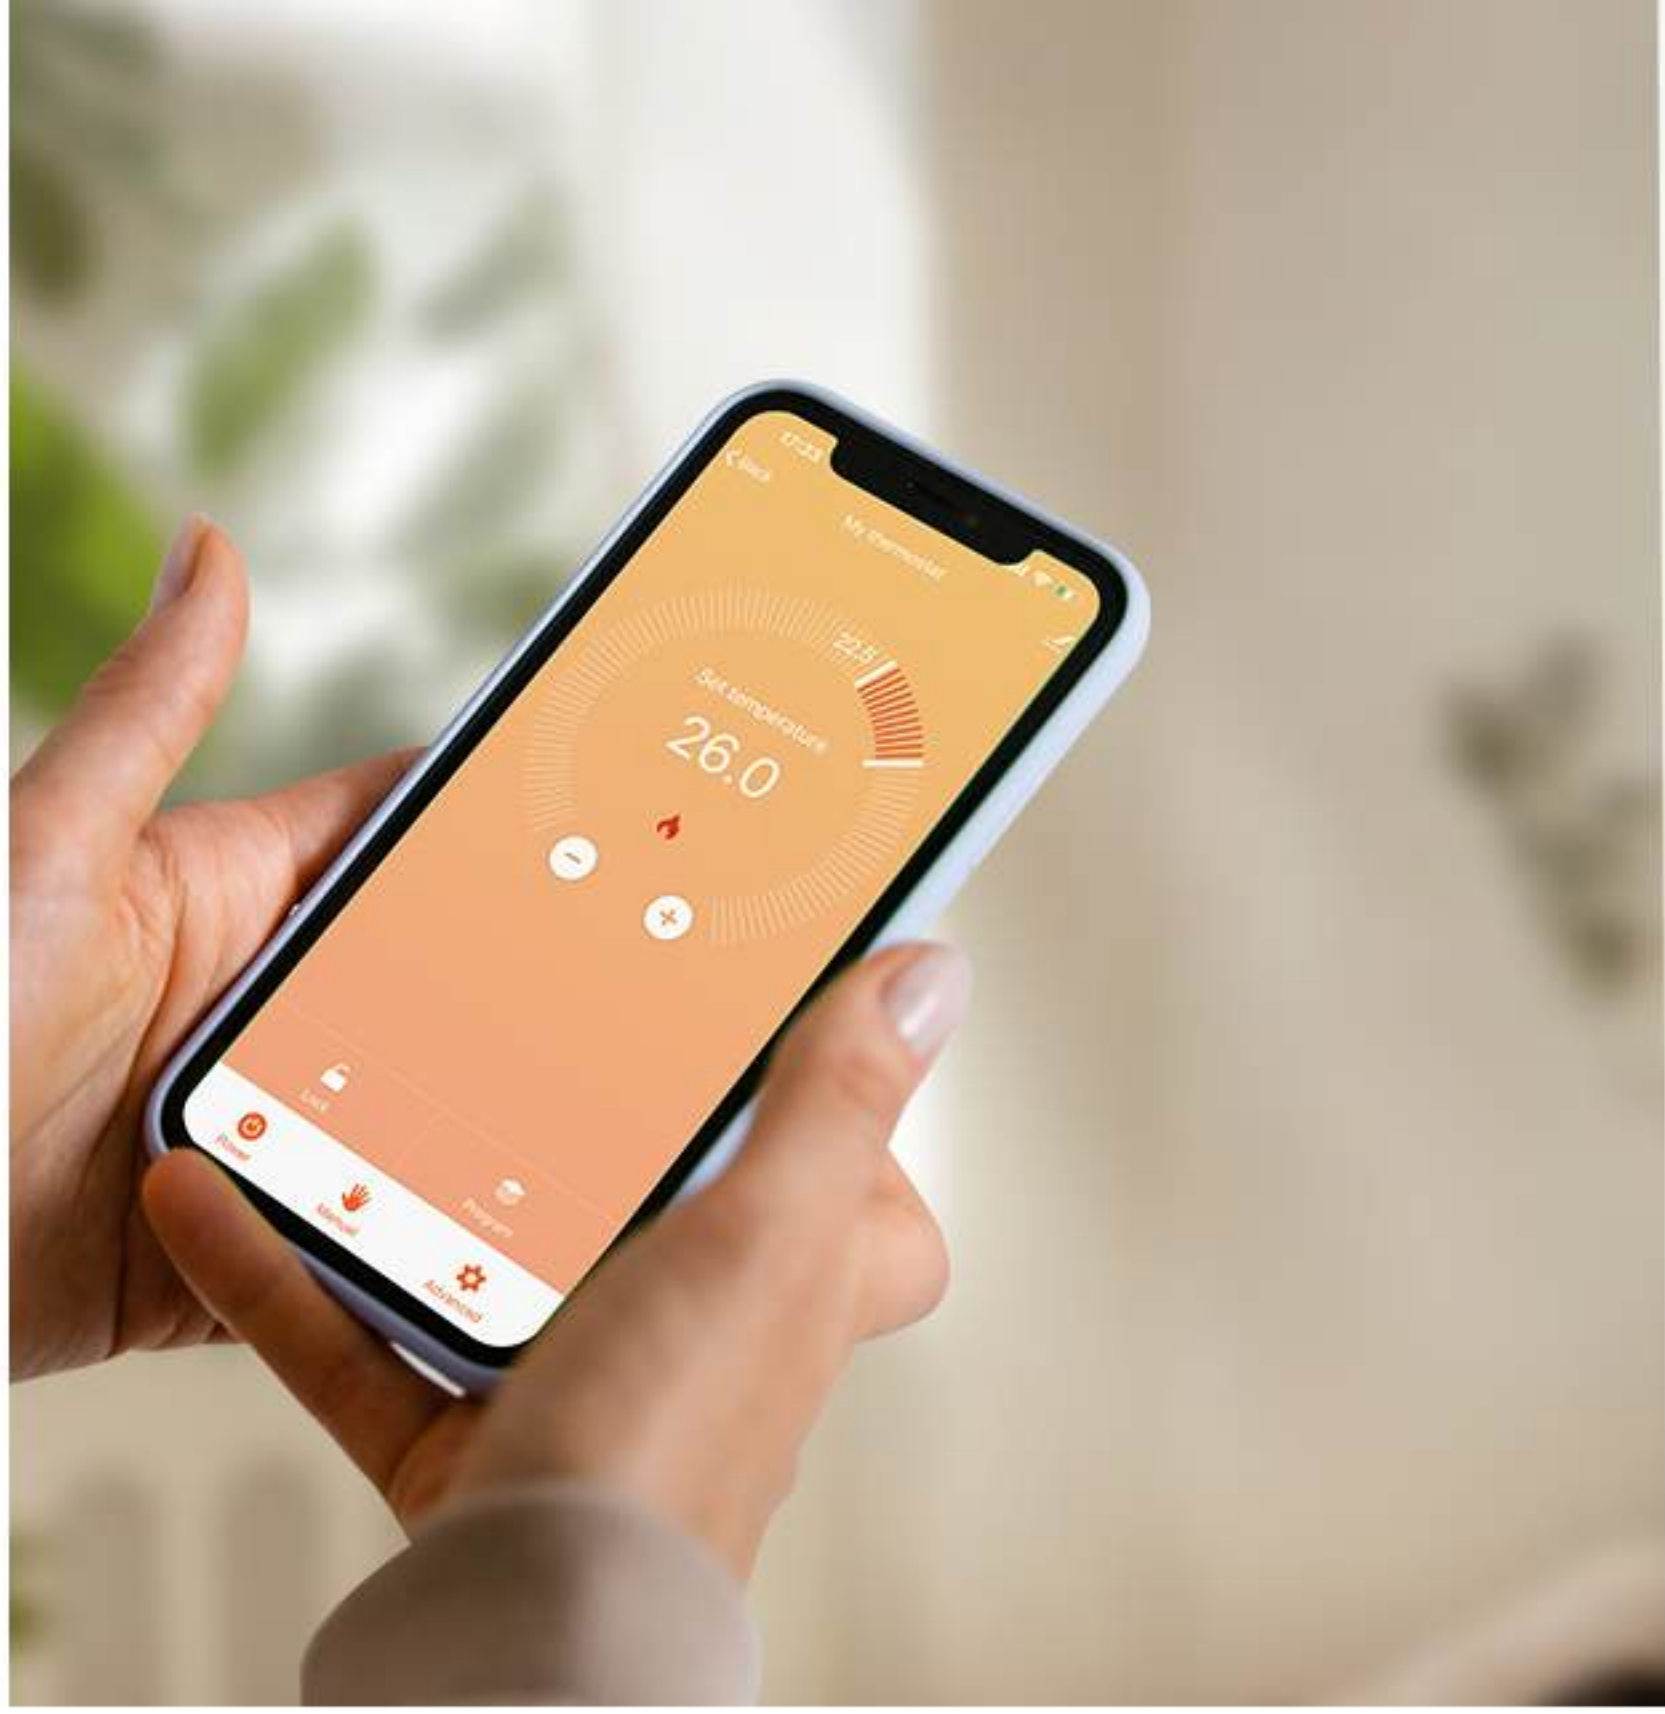

BEOK Underfloor Heating Thermostat

Model No.
TGP51G-WIFI

86x86x13mm.
Glass screen, 4 touch keys with silver icons.

Work with Tuya apps or BEOK Home | iOS & Android

Support smart speakers

Technical Data

Power supply
AC200~240V; 50/60Hz