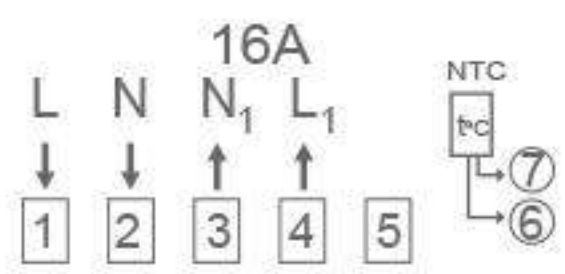

Temperature hysteresis

±0.5~±9.9°C Adjustable
(default ±1°C)

Temperature sensor

NTC

Wiring Diagram

For Electric Underfloor Heating

For Water Underfloor Heating

Suitable for standard 86mm junction box or European 60mm box.