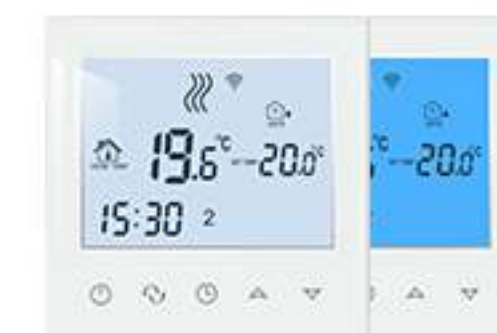

Temperature sensor
NTC

Wiring Diagram

For Gas Boiler

Suitable for standard
86mm junction box or
European 60mm box.

TGT70-WIFI-WPB

TDS21-WIFI-WPB

TDS23-WIFI-WPB

BOT-313WIFI