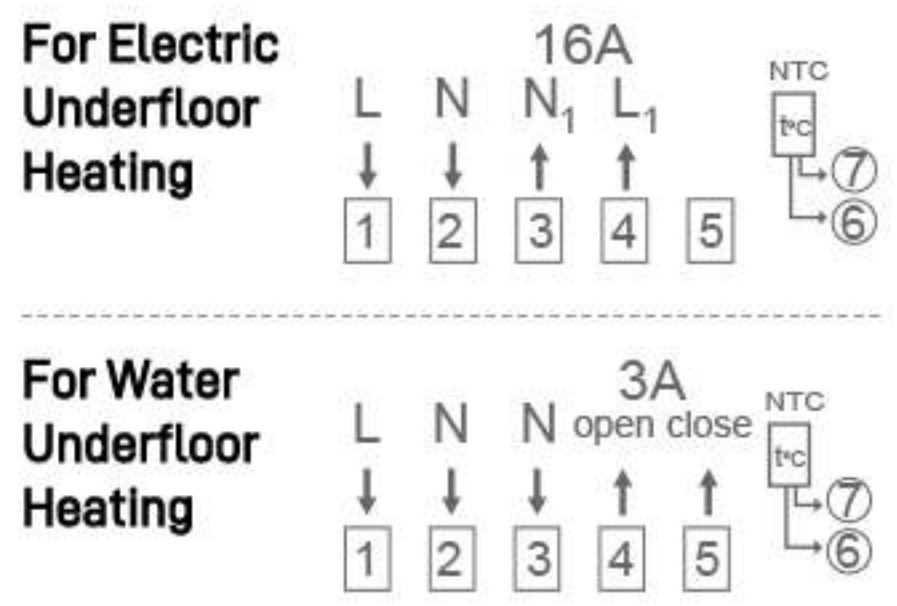

Temperature hysteresis
±0.5~±9.9°C Adjustable (default ±1°C)

Temperature sensor
NTC

Wiring Diagram

Suitable for standard 86mm junction box or European 60mm box.

Selection Table

Model	Power Supply	Application		Remote Control	Additional
	AC 100~240V	Electric Heating(16A)	Water Heating(3A)	Wi-Fi	External Sensor
TS4W-WIFI-EP	✓	✓	✗	✓	✓
TS4G-WIFI-EP	✓	✓	✗	✓	✓
TS4W-WIFI-WP	✓	✗	✓	✓	Optional
TS4G-WIFI-WP	✓	✗	✓	✓	Optional