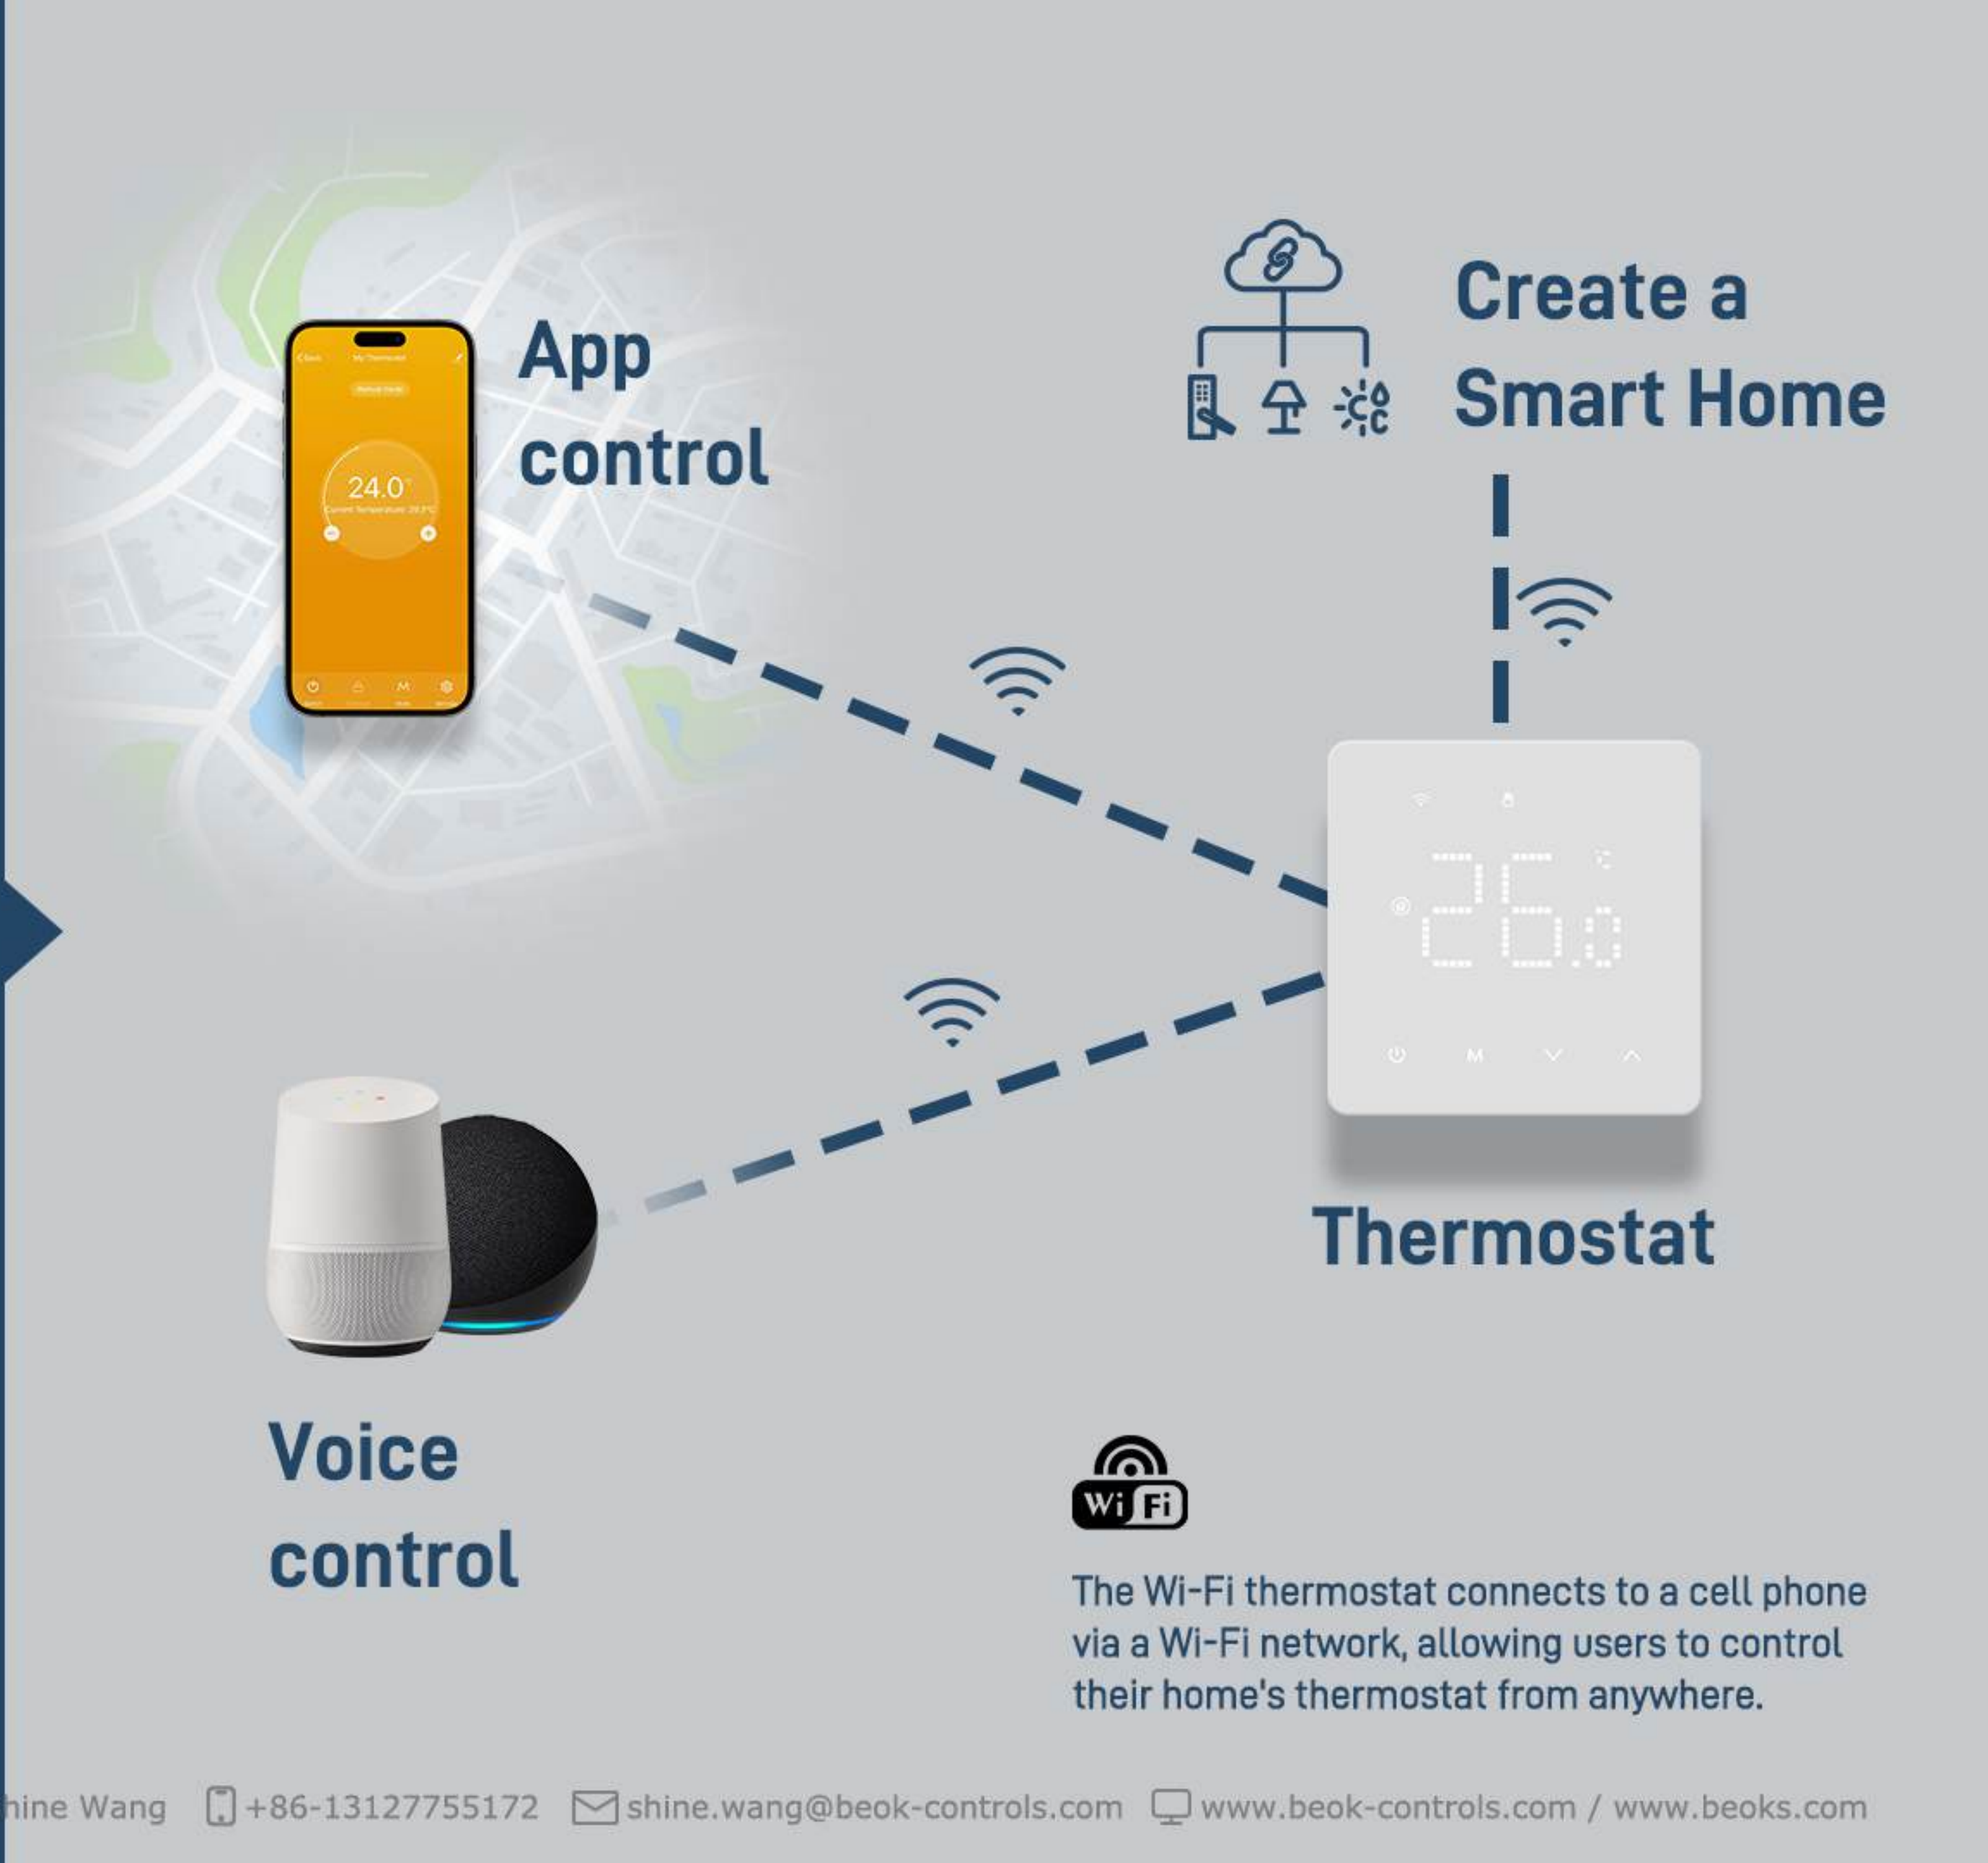

The Wi-Fi thermostat connects to a cell phone via a Wi-Fi network, allowing users to control their home's thermostat from anywhere.

Main Functions of BEOK Thermostats

App control

Control the heater remotely by smart phone.

Voice control

Controlling the heater via smart speakers.

Programmable schedule

Set the temperature for each time of day and make it cycle automatically every day.

Temperature calibration

Calibrate thermostat display to actual room temperature.