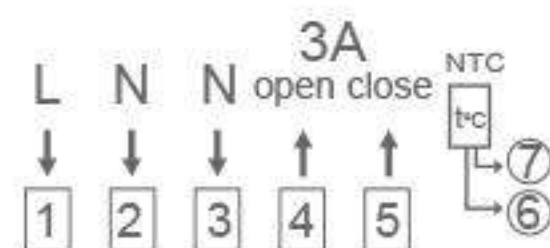

Temperature sensor
NTC

Wiring Diagram

For Electric Underfloor Heating

For Water Underfloor Heating

Suitable for standard 86mm junction box or European 60mm box.

Selection Table

Model	Power Supply	Application		Remote Control	Additional
	AC 100~240V	Electric Heating(16A)	Water Heating(3A)	Wi-Fi	External Sensor
TOL47-WIFI-EP	✓	✓	✗	✓	✓
TOL47-WIFI-WP	✓	✗	✓	✓	Optional