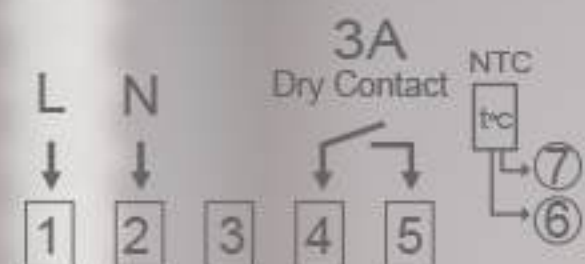

Set temp. range
5~95°C (default 60°C)

Temperature hysteresis
±0.5~±9.9°C Adjustable
(default ±1°C)

Temperature sensor
NTC

Wiring Diagram

For Gas Boiler

Suitable for standard
86mm junction box or
European 60mm box.