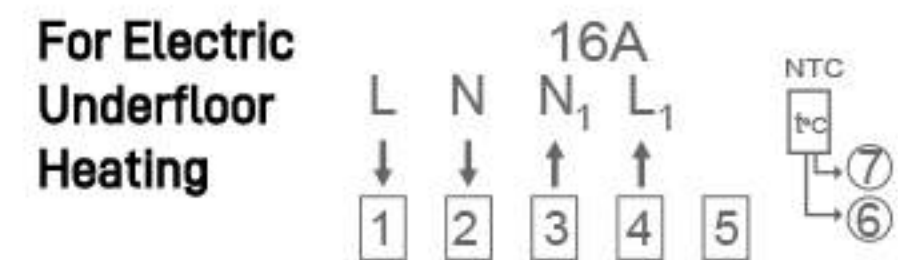

Temperature hysteresis
±0.5~±9.9°C Adjustable (default ±1°C)

Temperature sensor
NTC

Wiring Diagram

Suitable for standard 86mm junction box or European 60mm box.

Selection Table

Model	Power Supply	Application		Recmote Control	Additional
	AC 100~240V	Electric Heating(16A)	Water Heating(3A)	Wi-Fi	External Sensor
TGW60W-WIFI-EP	✓	✓	✗	✓	✓
TGW60B-WIFI-EP	✓	✓	✗	✓	✓
TGW60W-WIFI-WP	✓	✗	✓	✓	Optional
TGW60B-WIFI-WP	✓	✗	✓	✓	Optional