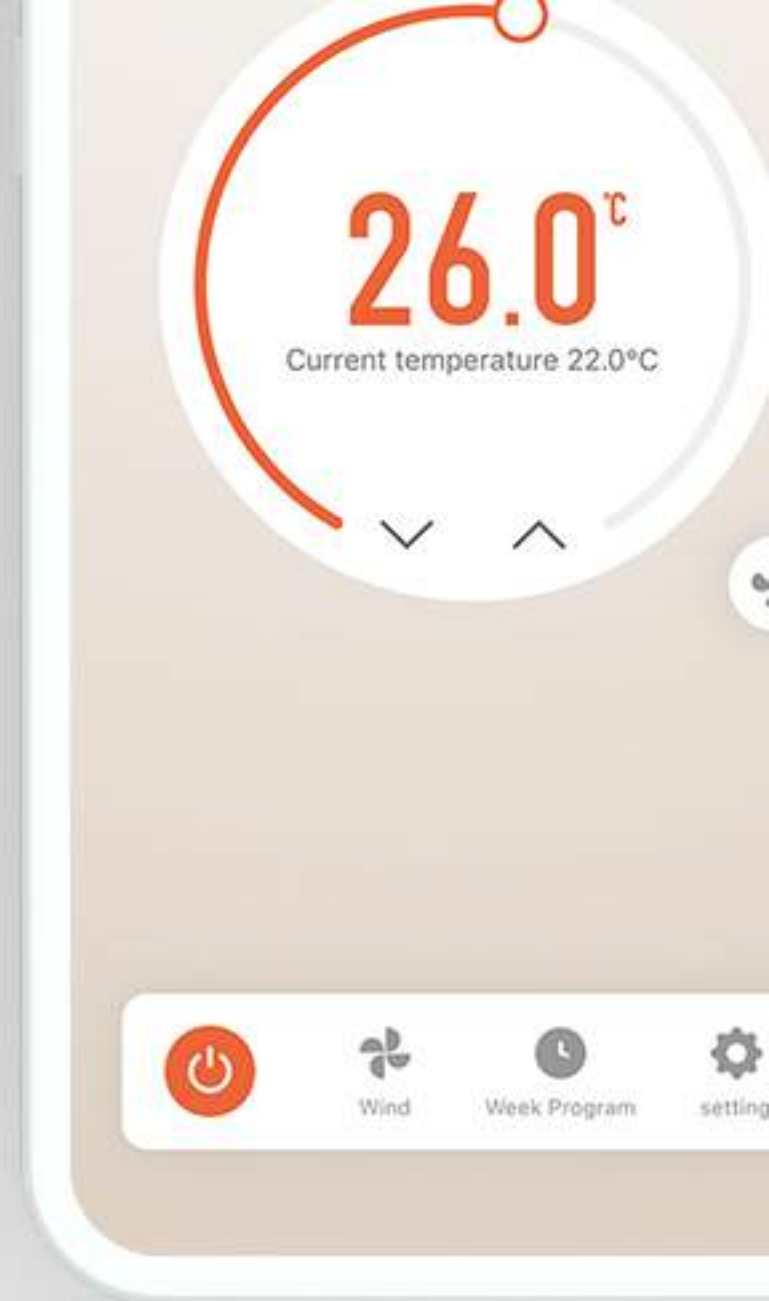

Individual functions may vary depending on the model, please refer the product introduction page for details.

Thermostat App Interface

Tuya Apps

BEOK Apps

Underfloor Heating Thermostat

Controls include:

- **Electric underfloor heating:** electric heating mat, electric heating film or electric heating cable;
- **Water underfloor heating:** electric valves or actuators.