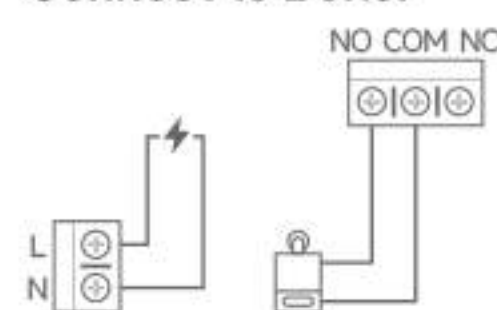

0.5-5°C

Setting temp. range

5-35°C

Wiring Diagram of the Receiver

Connect to Boiler

Connect to Actuator

Screw mounted to wall, no mounting box required

Selection Table