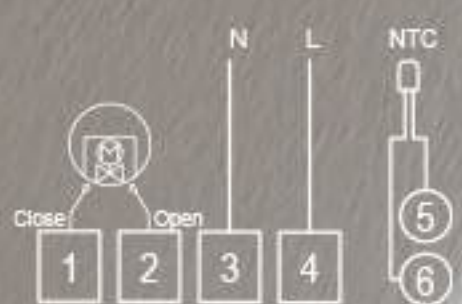

Suitable for standard 86mm junction box or European 60mm box.

TDS72-WIFI

TDS75-WIFI

TGT79-WIFI

Model No.

TDS72-WIFI

86x86x13mm.

Frosted tactile shell with mechanical keys.