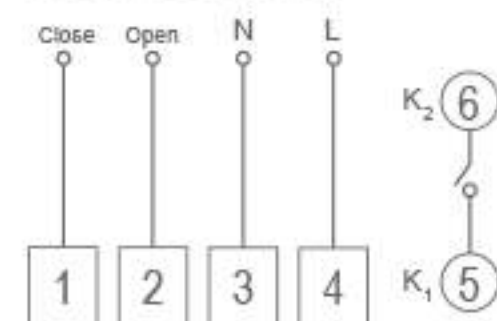

Wiring Diagram

For Gas Boiler

Suitable for standard
86mm junction box or
European 60mm box.

Selection Table

Model	Power Supply	Application	Recmote Control	Additional
	AC 200~240V	Gas Boiler	Wi-Fi	External Sensor
TGP51G-WIFI-WPB	✓	✓	✓	✗