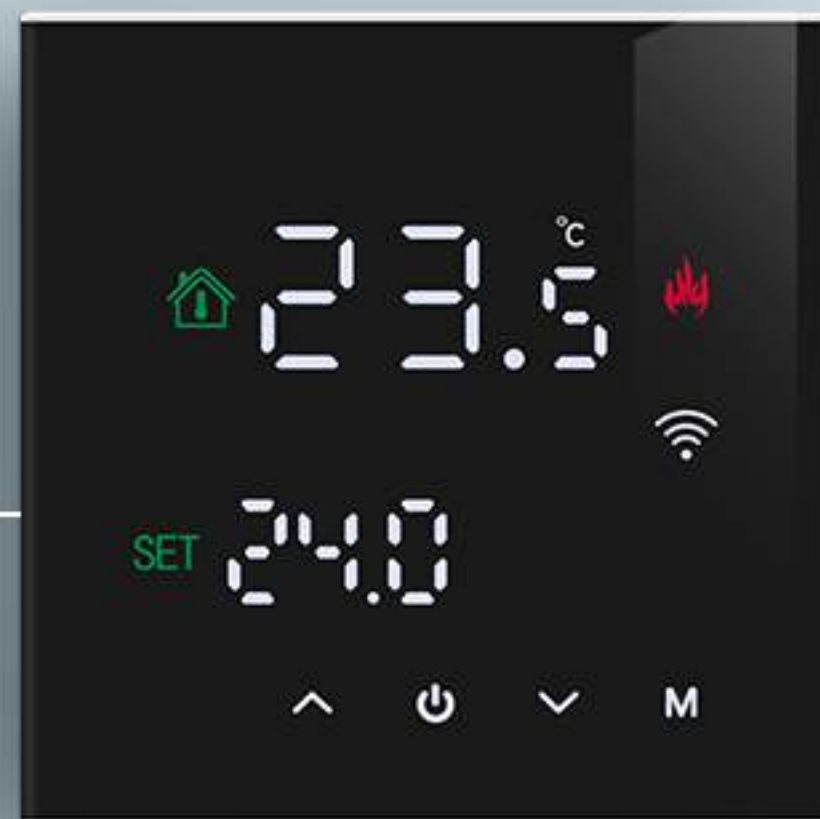

Wired

Thermostat for Gas Boiler

The thermostat is connected directly to the boiler.

Gas boiler with dry contact

⚡ AC 230 V

Passive connection

Model No.
TOL47-WIFI-WPB

86x86x14mm. Frosted case with large anti-reflective LCD screen. 5 mechanical keys.