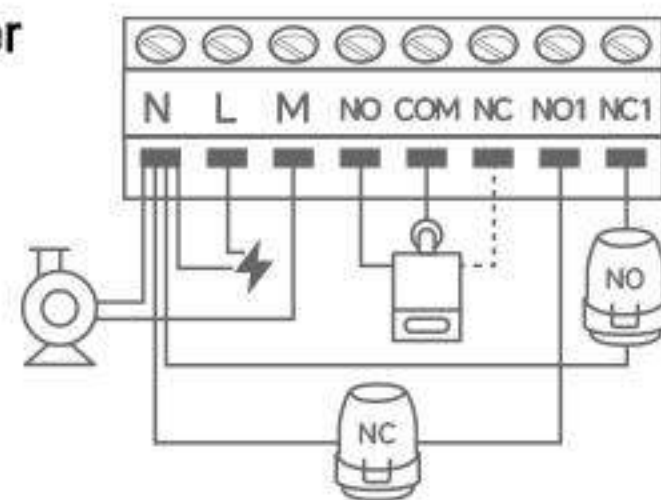

Wiring Diagram of the Receiver

For Gas Boiler

Selection Table

Model	Power Supply			Application	Remote Control
	<Thermostat> USB type C (5V)	<Thermostat> 3 X 1.5V AA battery	<Receiver> AC 230V		
BOT-R6X-WIFI	✓	✓	✓	✓	✓