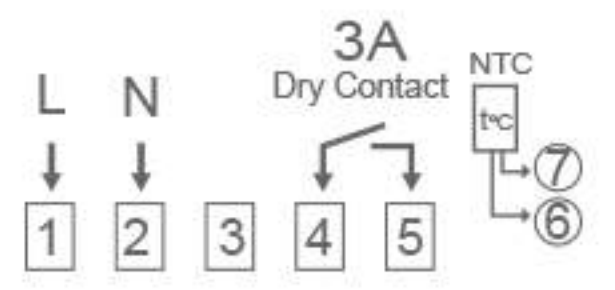

Temperature hysteresis
±0.5~±9.9°C Adjustable (default ±1°C)

Temperature sensor
NTC

Wiring Diagram

For Gas Boiler

Suitable for standard 86mm junction box or European 60mm box.

Selection Table

Model	Power Supply	Application	Remote Control	Additional
	AC 100~240V	Gas Boiler	Wi-Fi	External Sensor
TOL47-WIFI-WPB	✓	✓	✓	✗